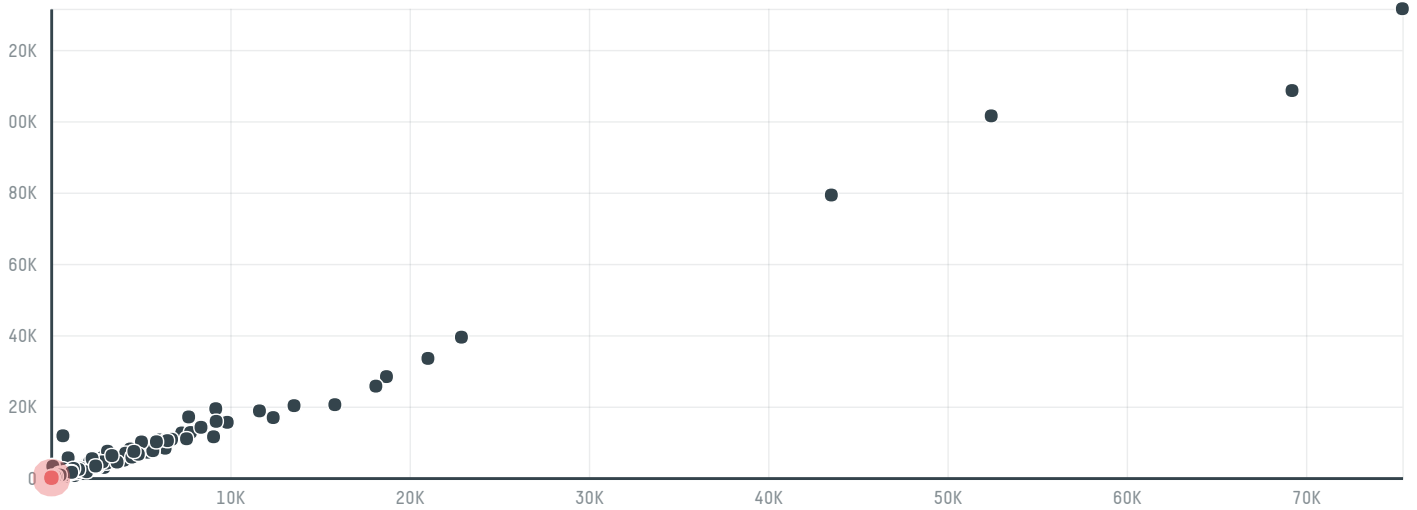

COMPARING COMPANIES IMPORTING COFFEE FROM BRAZIL IN 2017

Trase is a partnership between

In collaboration with

and many other organizations and individuals.

Donors

[Terms of Use](#) · [Privacy policy](#) · [Cookie policy](#) · [Contact us](#)