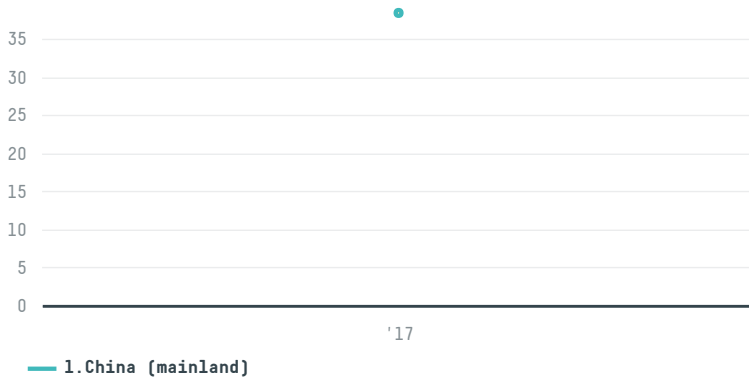

TOP DESTINATION COUNTRIES OF COFFEE IMPORTED BY MITSUI CO , LTD (EXP 0119 17D):