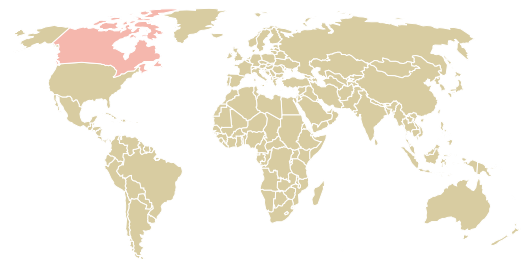

trase

Rgc coffee inc (exp-0904/16)

ACTIVITY COMMODITY COUNTRY YEAR
Importer **Coffee** **Brazil** **2017**

Rgc coffee inc (exp-0904/16) was the 660th largest importer of coffee from BRAZIL in 2017, accounting for 115 tons. As an importer, Rgc coffee inc (exp-0904/16) sources from 6 municipalities, or 1% of the coffee production municipalities. The main destination of the coffee imported by Rgc coffee inc (exp-0904/16) is Canada, accounting for 100% of the total.

TOP DESTINATION COUNTRIES OF COFFEE IMPORTED BY RGC COFFEE INC (EXP-0904/16):

COMPARING COMPANIES IMPORTING COFFEE FROM BRAZIL IN 2017

Trase is a partnership between

In collaboration with

and many other organizations and individuals.