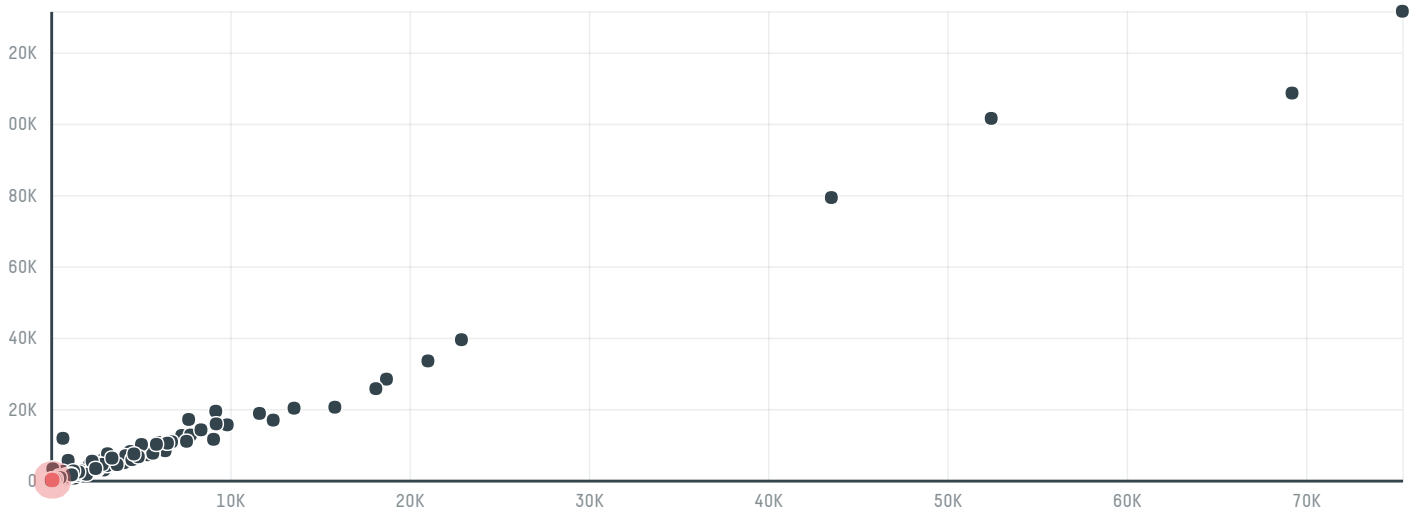

trase

Rgc coffee inc (exp-0904/16)

ACTIVITY COMMODITY COUNTRY YEAR
Importer **Coffee** **Brazil** **2017**

Rgc coffee inc (exp-0904/16) was the 660th largest importer of coffee from BRAZIL in 2017, accounting for 115 tons. As an importer, Rgc coffee inc (exp-0904/16) sources from 6 municipalities, or 1% of the coffee production municipalities. The main destination of the coffee imported by Rgc coffee inc (exp-0904/16) is Canada, accounting for 100% of the total.

TOP DESTINATION COUNTRIES OF COFFEE IMPORTED BY RGC COFFEE INC (EXP-0904/16):

COMPARING COMPANIES IMPORTING COFFEE FROM BRAZIL IN 2017

Trase is a partnership between

In collaboration with

and many other organizations and individuals.