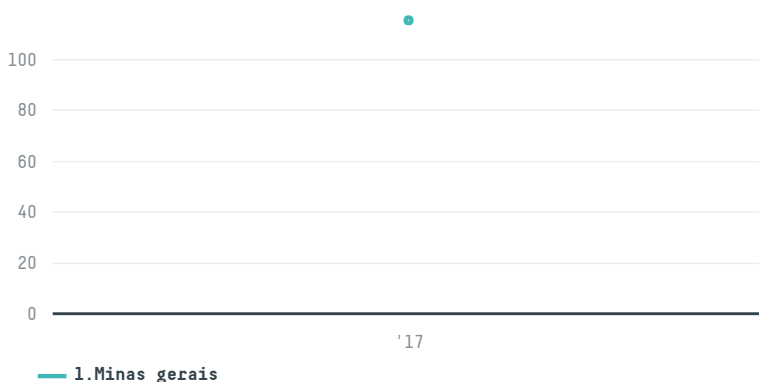

TOP DESTINATION COUNTRIES OF COFFEE IMPORTED BY RGC COFFEE INC (EXP-0904/16):