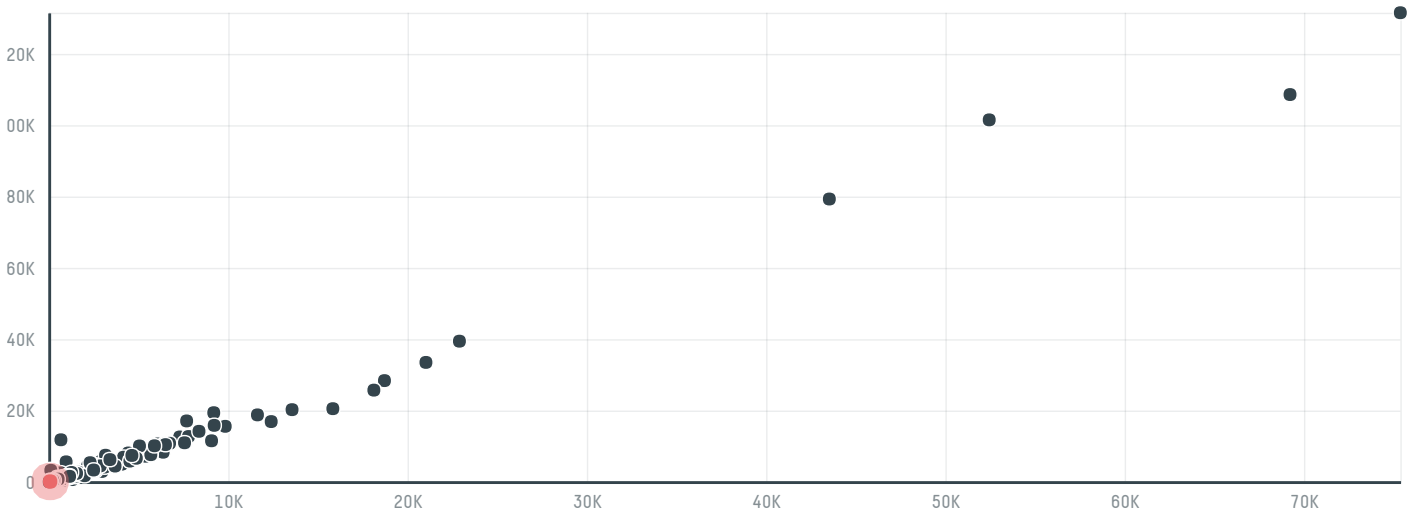

COMPARING COMPANIES IMPORTING COFFEE FROM BRAZIL IN 2017

Trase is a partnership between

In collaboration with

and many other organizations and individuals.

Donors

[Terms of Use](#) · [Privacy policy](#) · [Cookie policy](#) · [Contact us](#)

This website uses cookies to provide you with an improved user experience. By continuing to browse this site, you consent to the use of cookies and similar technologies. Please visit our [privacy policy](#) for further details.

I AGREE