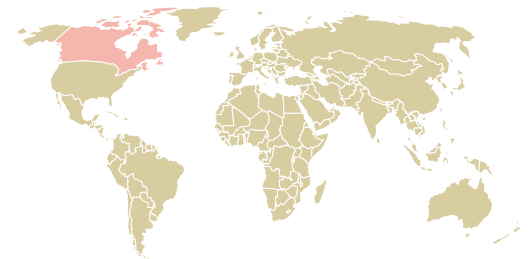

trase

Coffee america (usa) corporation (exp-0366/15)

ACTIVITY	COMMODITY	COUNTRY	YEAR
Importer	Coffee	Brazil	2017

Coffee america (usa) corporation (exp-0366/15) was the 728th largest importer of coffee from BRAZIL in 2017, accounting for 96 tons. As an importer, Coffee america (usa) corporation (exp-0366/15) sources from 6 municipalities, or 1% of the coffee production municipalities. The main destination of the coffee imported by Coffee america (usa) corporation (exp-0366/15) is Canada, accounting for 100% of the total.

TOP DESTINATION COUNTRIES OF COFFEE IMPORTED BY COFFEE AMERICA (USA) CORPORATION (EXP-0366/15):

□ N/A

COMPARING COMPANIES IMPORTING COFFEE FROM BRAZIL IN 2017

Trase is a partnership between

In collaboration with