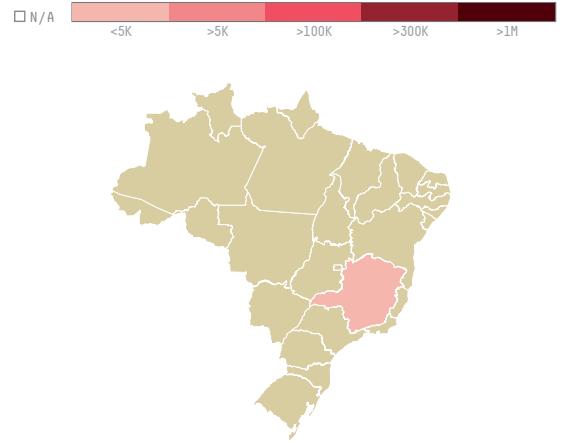

trase

H.a. bennet & sons pty ltd. (exp- 0577/17)

ACTIVITY	COMMODITY	COUNTRY	YEAR
Importer	Coffee	Brazil	2017

H.a. bennet & sons pty ltd. (exp-0577/17) was the 1201st largest importer of coffee from BRAZIL in 2017, accounting for 19 tons. As an importer, H.a. bennet & sons pty ltd. (exp-0577/17) sources from 1 municipalities, or 0% of the coffee production municipalities. The main destination of the coffee imported by H.a. bennet & sons pty ltd. (exp-0577/17) is Australia, accounting for 100% of the total.

TOP DESTINATION COUNTRIES OF COFFEE IMPORTED BY H.A. BENNET & SONS PTY LTD. (EXP-0577/17):

□ N/A <5K >5K >100K >300K >1M

COMPARING COMPANIES IMPORTING COFFEE FROM BRAZIL IN 2017

Trase is a partnership between