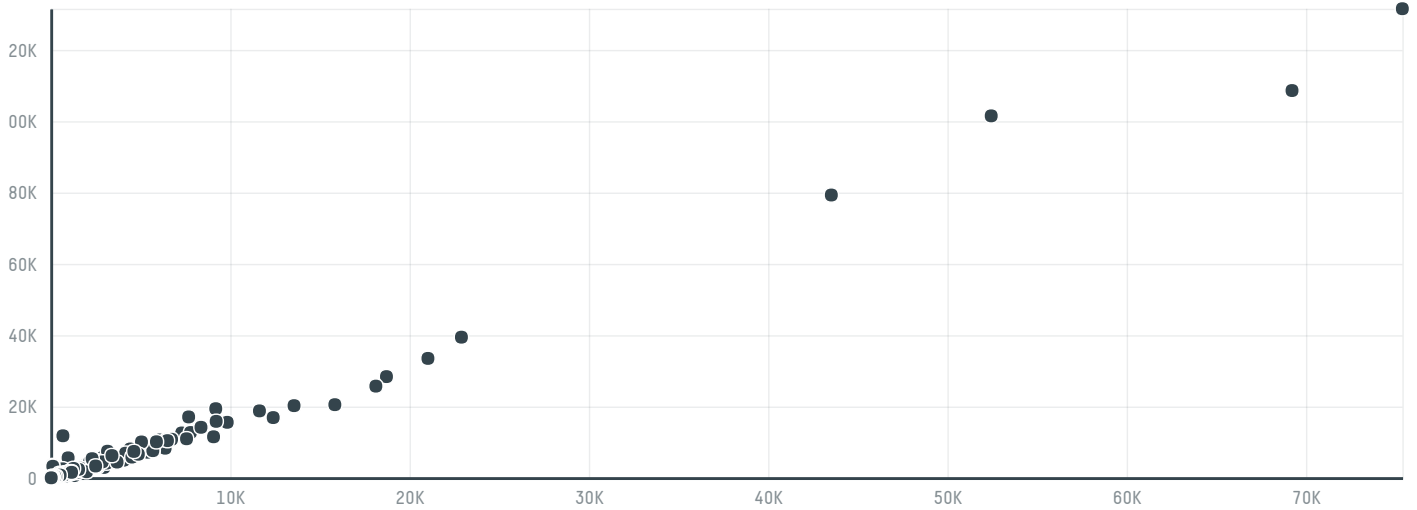

COMPARING COMPANIES IMPORTING COFFEE FROM BRAZIL IN 2017

Trase is a partnership between

In collaboration with

and many other organizations and individuals.

Donors

[Terms of Use](#) · [Privacy policy](#) · [Cookie policy](#) · [Contact us](#)