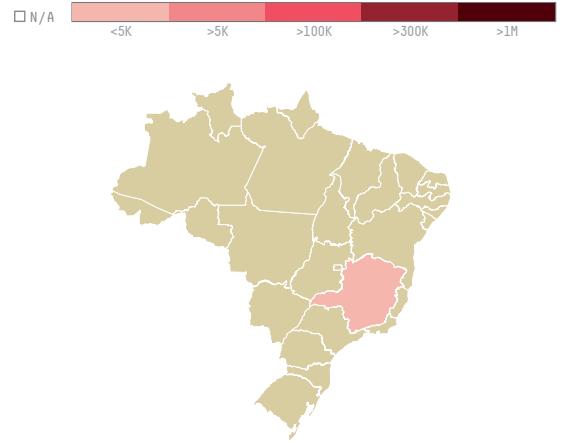

trase

Royal coffee new york, inc. (lg-001/17)

| ACTIVITY | COMMODITY | COUNTRY | YEAR |
|-----------------|---------------|---------------|-------------|
| Importer | Coffee | Brazil | 2017 |

Royal coffee new york, inc. (lg-001/17) was the 1205th largest importer of coffee from BRAZIL in 2017, accounting for 19 tons. As an importer, Royal coffee new york, inc. (lg-001/17) sources from 1 municipalities, or 0% of the coffee production municipalities. The main destination of the coffee imported by Royal coffee new york, inc. (lg-001/17) is United states, accounting for 100% of the total.

TOP DESTINATION COUNTRIES OF COFFEE IMPORTED BY ROYAL COFFEE NEW YORK, INC. (LG-001/17):

Legend for the world map: N/A, <5K, >5K, >100K, >300K, >1M

COMPARING COMPANIES IMPORTING COFFEE FROM BRAZIL IN 2017