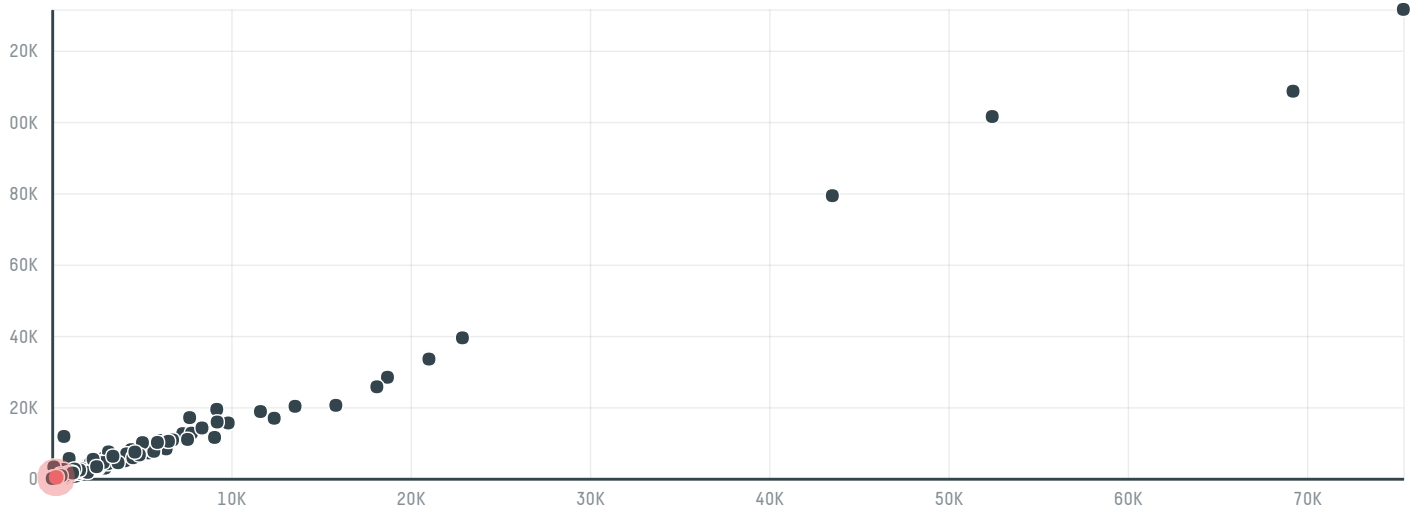

Trase is a partnership between

In collaboration with

and many other organizations and individuals.

Donors

[Terms of Use](#) · [Privacy policy](#) · [Cookie policy](#) · [Contact us](#)