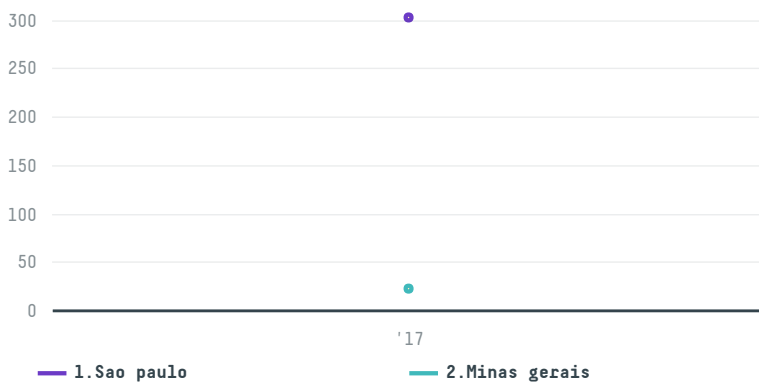

TOP DESTINATION COUNTRIES OF COFFEE IMPORTED BY PROCAFFE' S.P.A.: