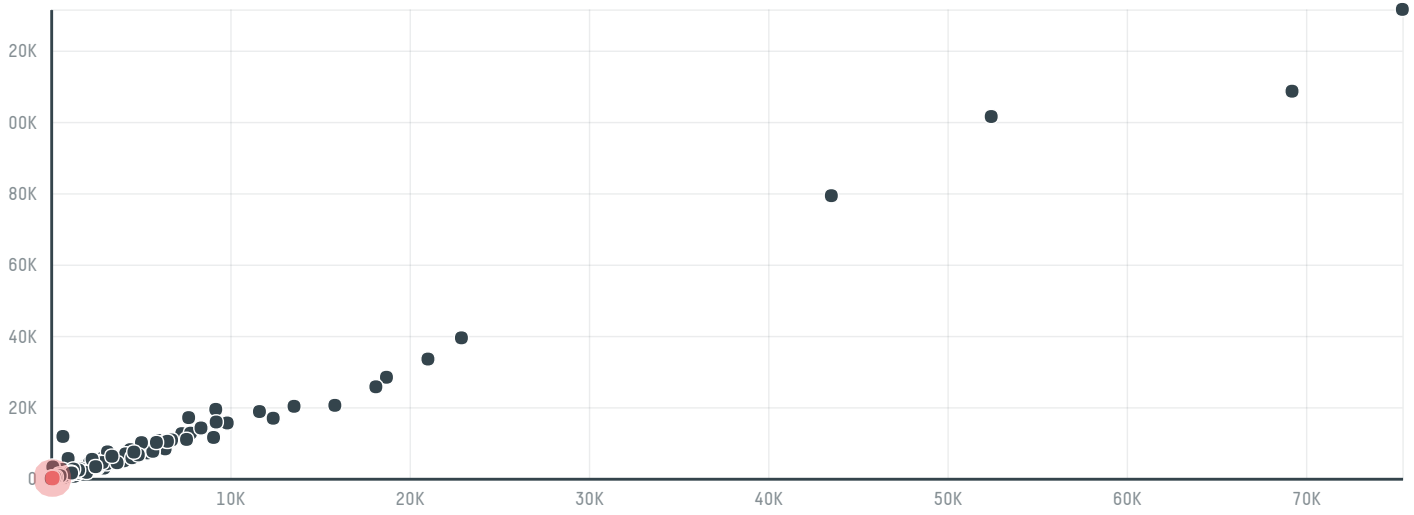

trase

List beisler gmbh

ACTIVITY: **Importer**
COMMODITY: **Coffee**
COUNTRY: **Brazil**
YEAR: **2017**

List beisler gmbh was the 667th largest importer of coffee from BRAZIL in 2017, accounting for 115 tons. As an importer, List beisler gmbh sources from 5 municipalities, or 1% of the coffee production municipalities. The main destination of the coffee imported by List beisler gmbh is Germany, accounting for 67% of the total.

TOP DESTINATION COUNTRIES OF COFFEE IMPORTED BY LIST BEISLER GMBH:

Trase is a partnership between

 Stockholm Environment Institute

 Global Canopy Programme

In collaboration with

 vizzuality

 The European Forest Institute