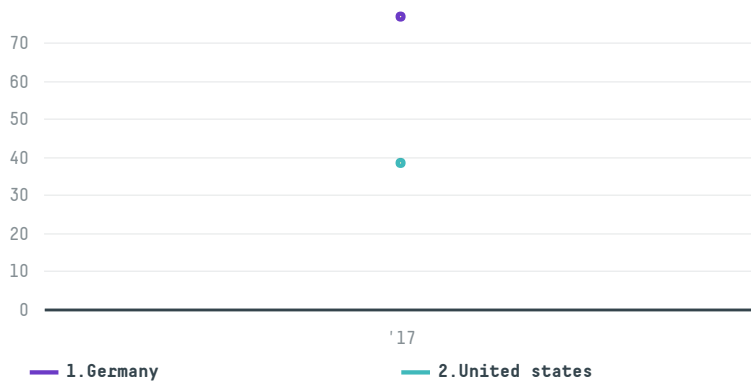

trase

List beisler gmbh

ACTIVITY: **Importer**
COMMODITY: **Coffee**
COUNTRY: **Brazil**
YEAR: **2017**

List beisler gmbh was the 667th largest importer of coffee from BRAZIL in 2017, accounting for 115 tons. As an importer, List beisler gmbh sources from 5 municipalities, or 1% of the coffee production municipalities. The main destination of the coffee imported by List beisler gmbh is Germany, accounting for 67% of the total.

TOP DESTINATION COUNTRIES OF COFFEE IMPORTED BY LIST BEISLER GMBH:

Trase is a partnership between

 Stockholm Environment Institute

 Global Canopy Programme

In collaboration with

 vizzuality

 The European Forest Institute