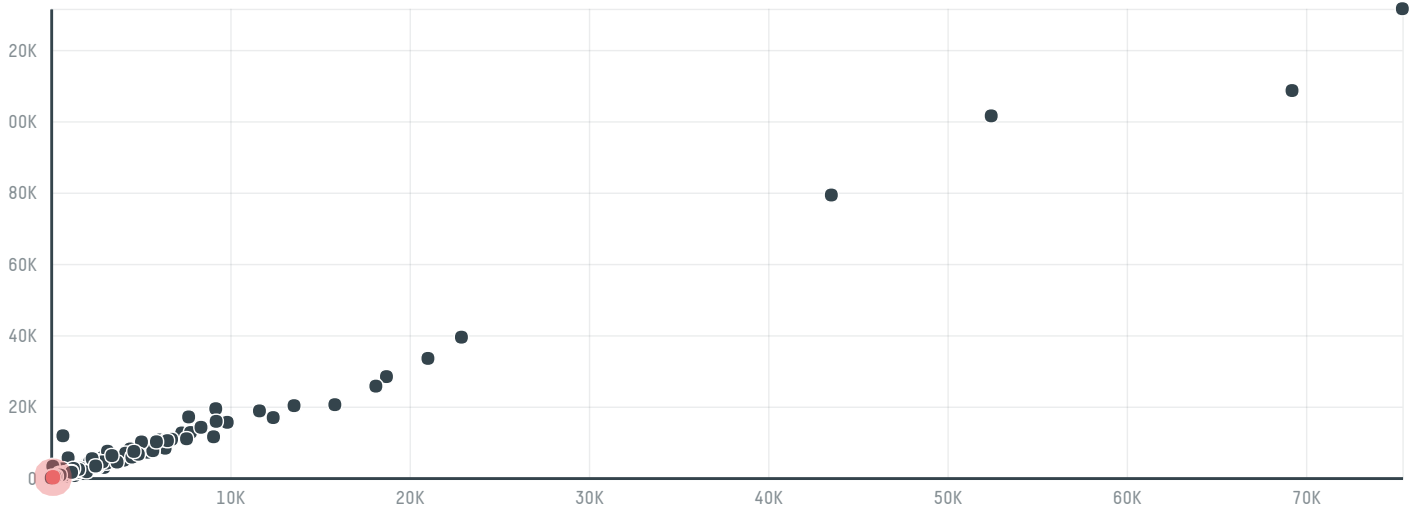

trase

Paragon coffee trading company l p

ACTIVITY COMMODITY COUNTRY YEAR
Importer **Coffee** **Brazil** **2017**

Paragon coffee trading company l p was the 551st largest importer of coffee from BRAZIL in 2017, accounting for 173 tons. As an importer, Paragon coffee trading company l p sources from 6 municipalities, or 1% of the coffee production municipalities. The main destination of the coffee imported by Paragon coffee trading company l p is United states, accounting for 100% of the total.

TOP DESTINATION COUNTRIES OF COFFEE IMPORTED BY PARAGON COFFEE TRADING COMPANY L P:

COMPARING COMPANIES IMPORTING COFFEE FROM BRAZIL IN 2017

Trase is a partnership between

In collaboration with

and many other organizations and individuals.