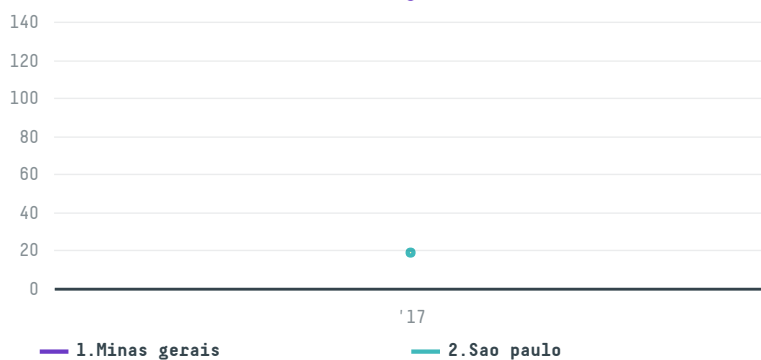

TOP DESTINATION COUNTRIES OF COFFEE IMPORTED BY PARAGON COFFEE TRADING COMPANY L P: