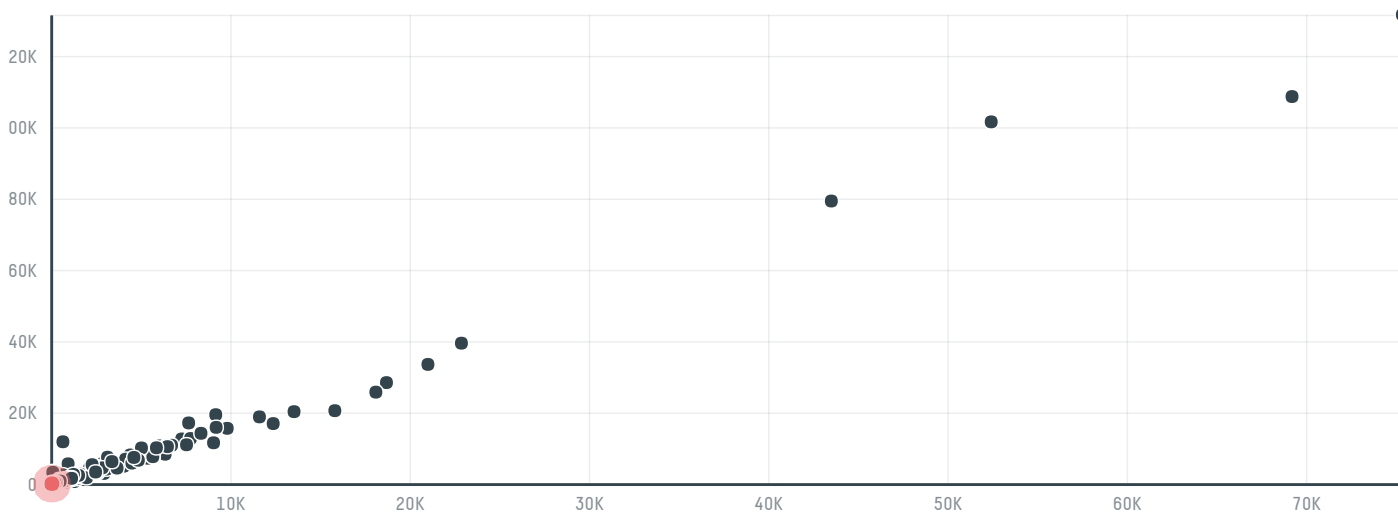

trase

Al jameel international trading co. ltd

ACTIVITY	COMMODITY	COUNTRY	YEAR
Importer	Coffee	Brazil	2017

Al jameel international trading co. ltd was the 949th largest importer of coffee from BRAZIL in 2017, accounting for 53 tons. As an importer, Al jameel international trading co. ltd sources from 1 municipalities, or 0% of the coffee production municipalities. The main destination of the coffee imported by Al jameel international trading co. ltd is Saudi arabia, accounting for 100% of the total.

TOP DESTINATION COUNTRIES OF COFFEE IMPORTED BY AL JAMEEL INTERNATIONAL TRADING CO. LTD:

COMPARING COMPANIES IMPORTING COFFEE FROM BRAZIL IN 2017

Trase is a partnership between

In collaboration with

and many other organizations and individuals.