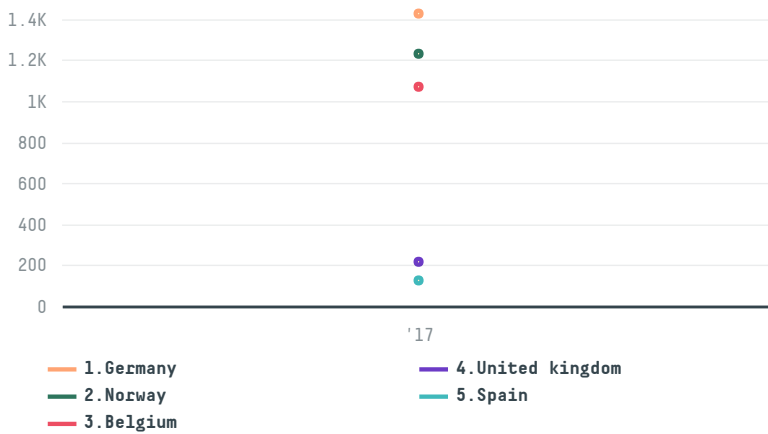

trase

Cfsit, inc

ACTIVITY: **Importer**
COMMODITY: **Coffee**
COUNTRY: **Brazil**
YEAR: **2017**

Cfsit, inc was the 62nd largest importer of coffee from BRAZIL in 2017, accounting for 4 thousand tons. As an importer, Cfsit, inc sources from 20 municipalities, or 3% of the coffee production municipalities. The main destination of the coffee imported by Cfsit, inc is Germany, accounting for 33% of the total.

TOP DESTINATION COUNTRIES OF COFFEE IMPORTED BY CFSIT, INC:

Trase is a partnership between

 Stockholm Environment Institute

 Global Canopy Programme

In collaboration with

 vizzuality

 The European Forest Institute