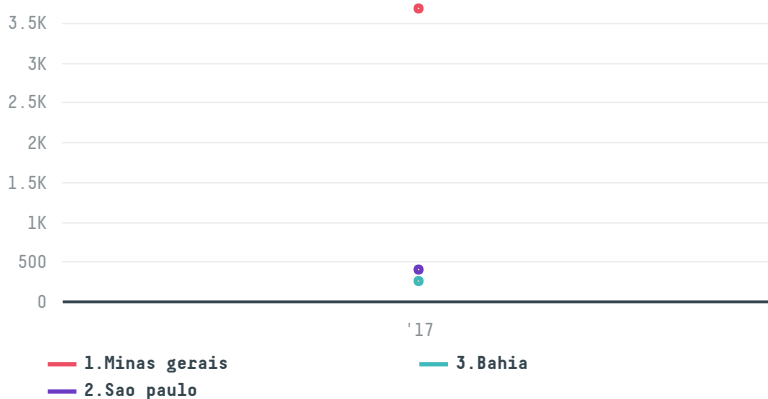

TOP DESTINATION COUNTRIES OF COFFEE IMPORTED BY CFSIT, INC: