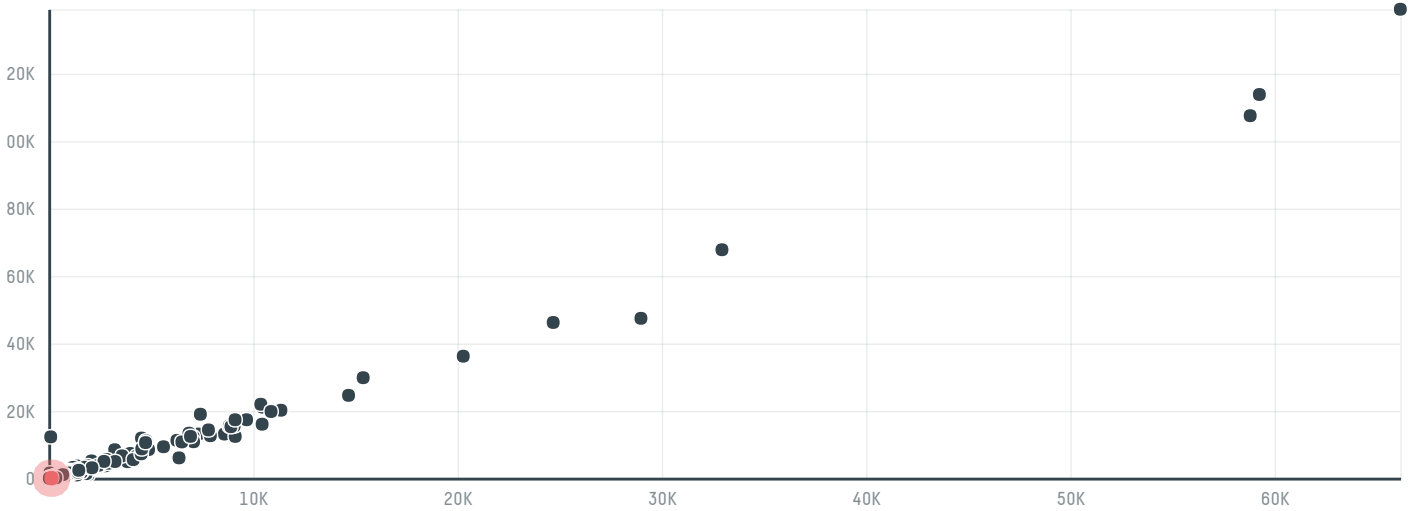

trase

Bernhard rothfs intercafe ag.

ACTIVITY: **Importer**
COMMODITY: **Coffee**
COUNTRY: **Brazil**
YEAR: **2016**

Bernhard rothfs intercafe ag. was the 984th largest importer of coffee from BRAZIL in 2016, accounting for 65 tons. As an importer, Bernhard rothfs intercafe ag. sources from 1 municipalities, or 0% of the coffee production municipalities. The main destination of the coffee imported by Bernhard rothfs intercafe ag. is Belgium, accounting for 100% of the total.

TOP DESTINATION COUNTRIES OF COFFEE IMPORTED BY BERNHARD ROTHFS INTERCAFE AG.:

COMPARING COMPANIES IMPORTING COFFEE FROM BRAZIL IN 2016

Trase is a partnership between

In collaboration with

and many other organizations and individuals.