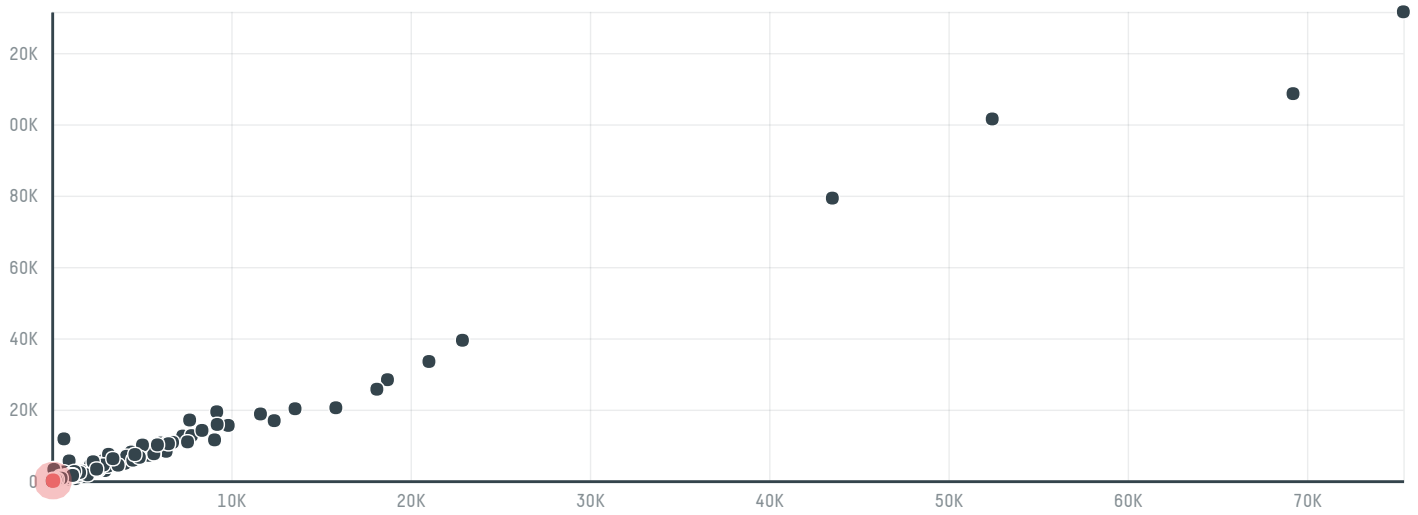

COMPARING COMPANIES IMPORTING COFFEE FROM BRAZIL IN 2017

Trase is a partnership between

In collaboration with

and many other organizations and individuals.

Donors

[Terms of Use](#) · [Privacy policy](#) · [Cookie policy](#) · [Contact us](#)