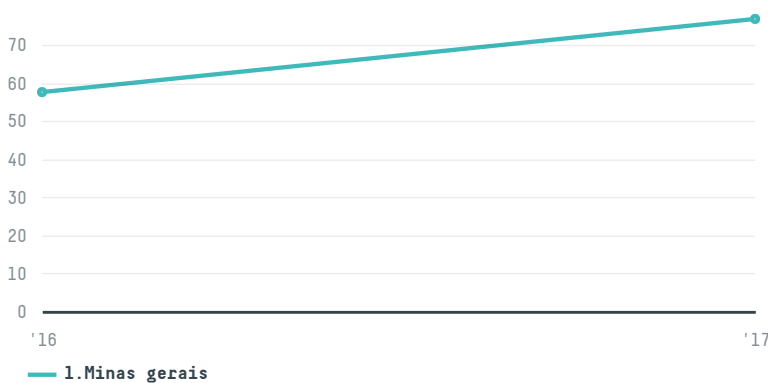

TOP DESTINATION COUNTRIES OF COFFEE IMPORTED BY IBERICAFE IMPORT SRL: