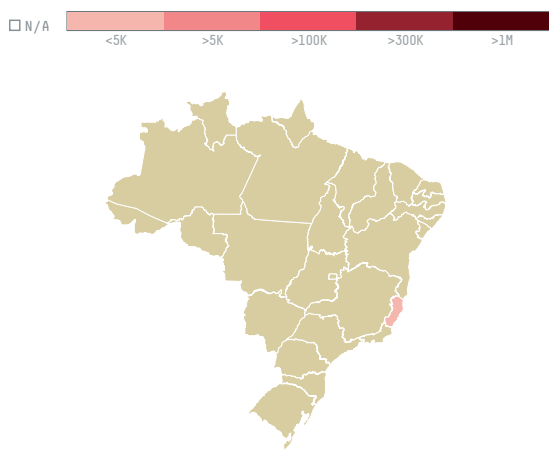

trase

Mosher gida uluslararası nak.pet.urun.teks.ins.san ve d

ACTIVITY: **Importer**
COMMODITY: **Coffee**
COUNTRY: **Brazil**
YEAR: **2016**

Mosher gida uluslararası nak.pet.urun.teks.ins.san ve d was the 1332nd largest importer of coffee from BRAZIL in 2016, accounting for 26 tons. As an importer, Mosher gida uluslararası nak.pet.urun.teks.ins.san ve d sources from 2 municipalities, or 0% of the coffee production municipalities. The main destination of the coffee imported by Mosher gida uluslararası nak.pet.urun.teks.ins.san ve d is Turkey, accounting for 100% of the total.

TOP DESTINATION COUNTRIES OF COFFEE IMPORTED BY MOSHER GIDA ULUSLARARASI NAK.PET.URUN.TEKS.INS.SAN VE D:

□ N/A <5K >5K >100K >300K >1M

COMPARING COMPANIES IMPORTING COFFEE FROM BRAZIL IN 2016

Trase is a partnership between