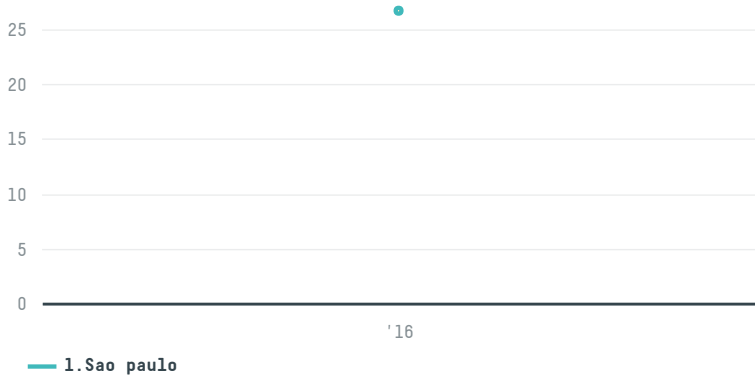

COMPARING COMPANIES IMPORTING COFFEE FROM BRAZIL IN 2016

Trase is a partnership between

In collaboration with

and many other organizations and individuals.

Donors

[Terms of Use](#) · [Privacy policy](#) · [Cookie policy](#) · [Contact us](#)

This website uses cookies to provide you with an improved user experience. By continuing to browse this site, you consent to the use of cookies and similar technologies. Please visit our [privacy policy](#) for further details.

I AGREE