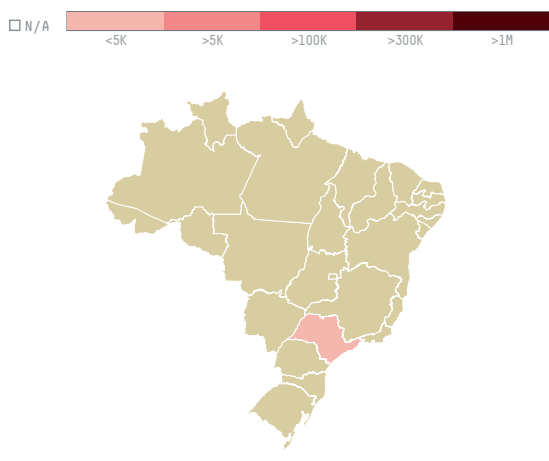

trase

# Marubeni corporation coffee section (s- 28388-ac - 445 s

ACTIVITY      COMMODITY      COUNTRY      YEAR  
**Importer**      **Coffee**      **Brazil**      **2016**

Marubeni corporation coffee section (s-28388-ac - 445 s was the 1331st largest importer of coffee from BRAZIL in 2016, accounting for 27 tons. As an importer, Marubeni corporation coffee section (s-28388-ac - 445 s sources from 1 municipalities, or 0% of the coffee production municipalities. The main destination of the coffee imported by Marubeni corporation coffee section (s-28388-ac - 445 s is Japan, accounting for 100% of the total.

## TOP DESTINATION COUNTRIES OF COFFEE IMPORTED BY MARUBENI CORPORATION COFFEE SECTION (S-28388-AC - 445 S:

□ N/A      <5K      >5K      >100K      >300K      >1M

COMPARING COMPANIES IMPORTING COFFEE FROM BRAZIL IN 2016