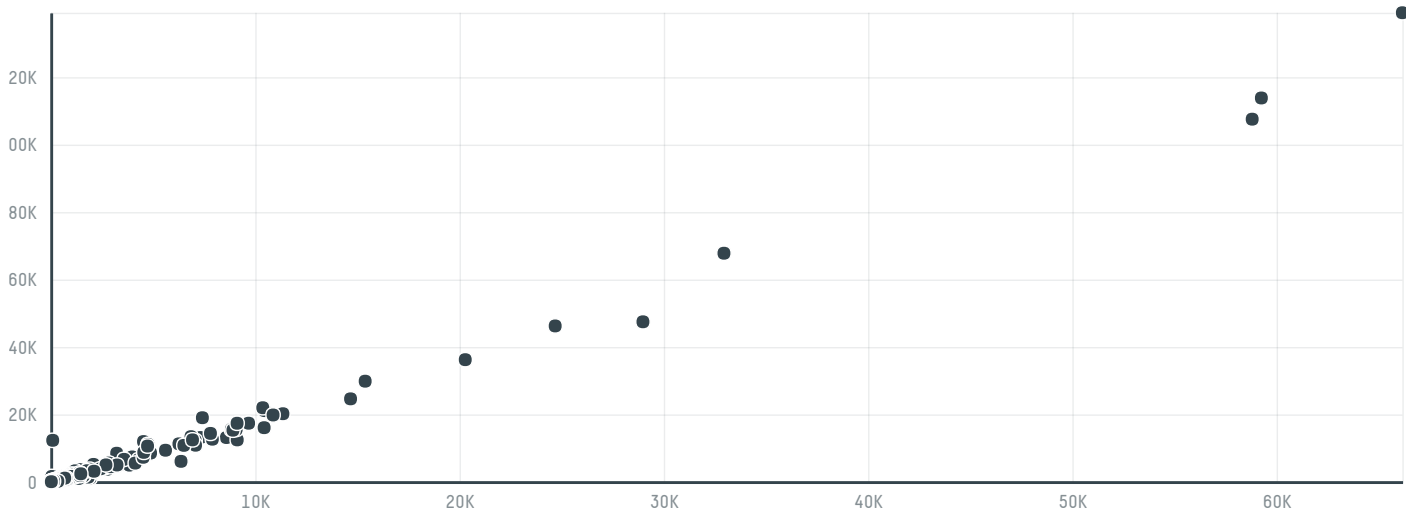

## TOP DESTINATION COUNTRIES OF COFFEE IMPORTED BY MARUBENI CORPORATION COFFEE SECTION (S-28388-AC - 445 S:

□ N/A      <5K      >5K      >100K      >300K      >1M

COMPARING COMPANIES IMPORTING COFFEE FROM BRAZIL IN 2016