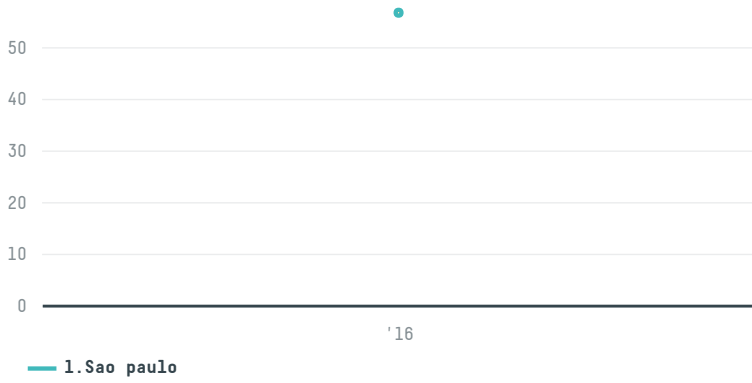

COMPARING COMPANIES IMPORTING COFFEE FROM BRAZIL IN 2016

Trase is a partnership between

In collaboration with

and many other organizations and individuals.

Donors

[Terms of Use](#) · [Privacy policy](#) · [Cookie policy](#) · [Contact us](#)

This website uses cookies to provide you with an improved user experience. By continuing to browse this site, you consent to the use of cookies and similar technologies. Please visit our [privacy policy](#) for further details.

I AGREE