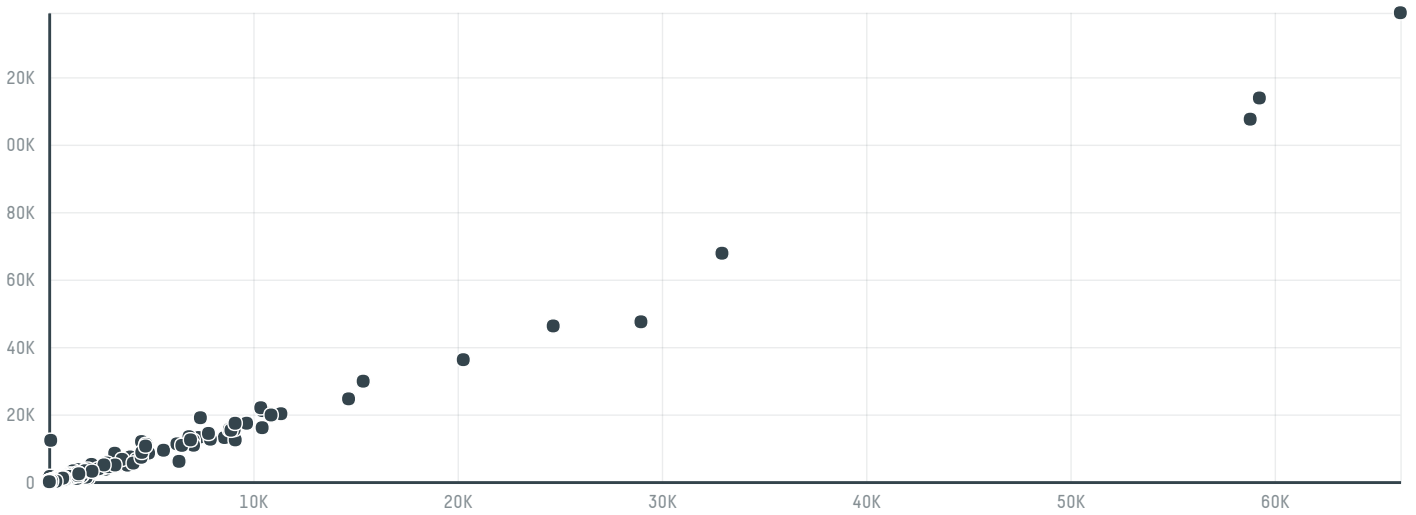

trase

Marubeni corporation coffee section (s- 28106-ab - 945 s

ACTIVITY	COMMODITY	COUNTRY	YEAR
Importer	Coffee	Brazil	2016

Marubeni corporation coffee section (s-28106-ab - 945 s was the 1074th largest importer of coffee from BRAZIL in 2016, accounting for 57 tons. As an importer, Marubeni corporation coffee section (s-28106-ab - 945 s sources from 1 municipalities, or 0% of the coffee production municipalities. The main destination of the coffee imported by Marubeni corporation coffee section (s-28106-ab - 945 s is Japan, accounting for 100% of the total.

TOP DESTINATION COUNTRIES OF COFFEE IMPORTED BY MARUBENI CORPORATION COFFEE SECTION (S-28106-AB - 945 S:

□ N/A <5K >5K >100K >300K >1M

COMPARING COMPANIES IMPORTING COFFEE FROM BRAZIL IN 2016

Trase is a partnership between