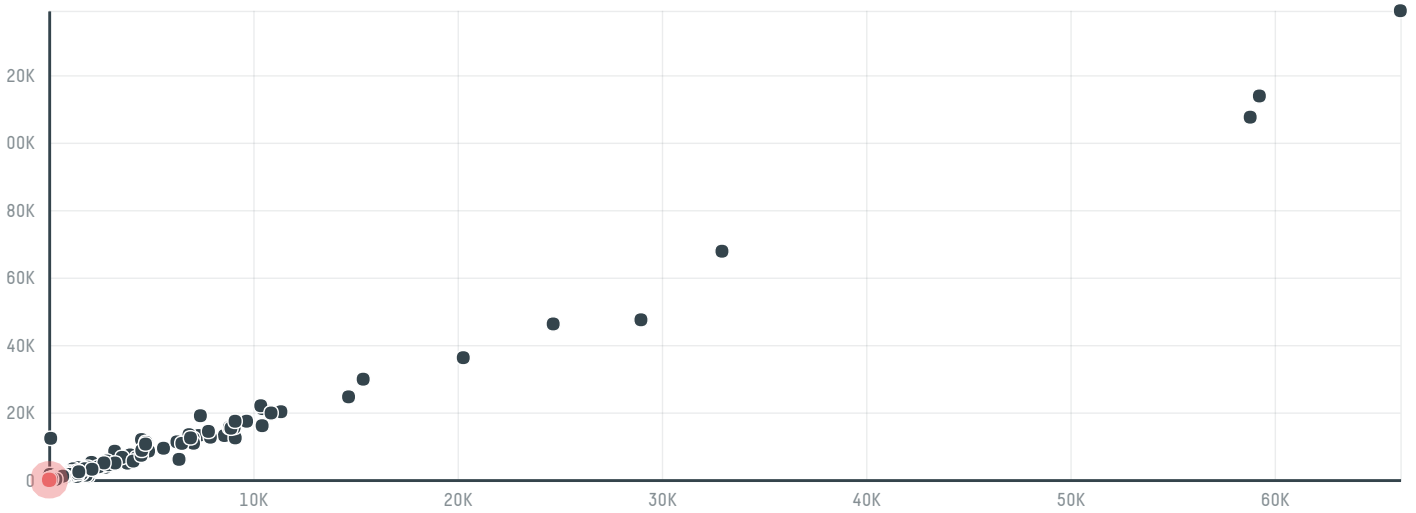

trase

Guzman global, s.l. (s-27954-a - 320 sacas)

ACTIVITY	COMMODITY	COUNTRY	YEAR
Importer	Coffee	Brazil	2016

Guzman global, s.l. (s-27954-a - 320 sacas) was the 1465th largest importer of coffee from BRAZIL in 2016, accounting for 19 tons. As an importer, Guzman global, s.l. (s-27954-a - 320 sacas) sources from 1 municipalities, or 0% of the coffee production municipalities. The main destination of the coffee imported by Guzman global, s.l. (s-27954-a - 320 sacas) is Spain, accounting for 100% of the total.

TOP DESTINATION COUNTRIES OF COFFEE IMPORTED BY GUZMAN GLOBAL, S.L. (S-27954-A - 320 SACAS):

□ N/A <5K >5K >100K >300K >1M

COMPARING COMPANIES IMPORTING COFFEE FROM BRAZIL IN 2016

Trase is a partnership between