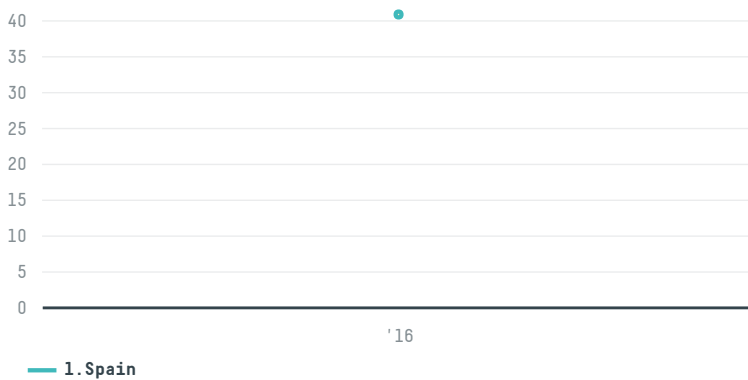

TOP DESTINATION COUNTRIES OF COFFEE IMPORTED BY COEX COFFEE INTERNATIONAL INC. S-29436-A 680 SACAS: