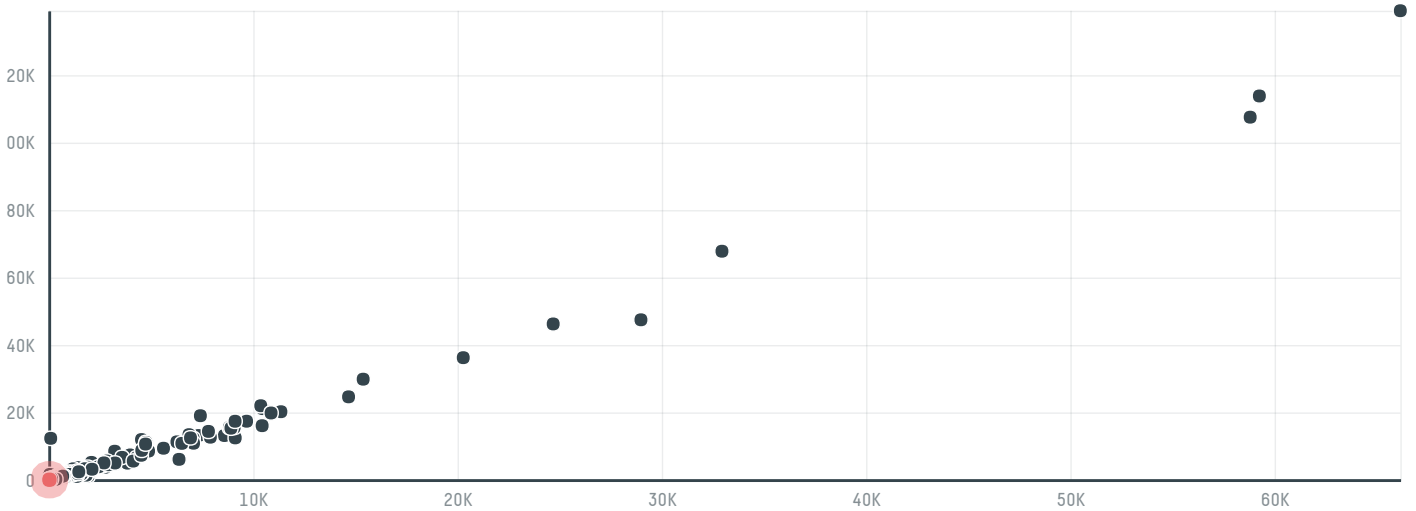

### TOP DESTINATION COUNTRIES OF COFFEE IMPORTED BY COEX COFFEE INTERNATIONAL INC. S-29436-A 680 SACAS:

□ N/A  <5K  >5K  >100K  >300K  >1M

COMPARING COMPANIES IMPORTING COFFEE FROM BRAZIL IN 2016

Trase is a partnership between