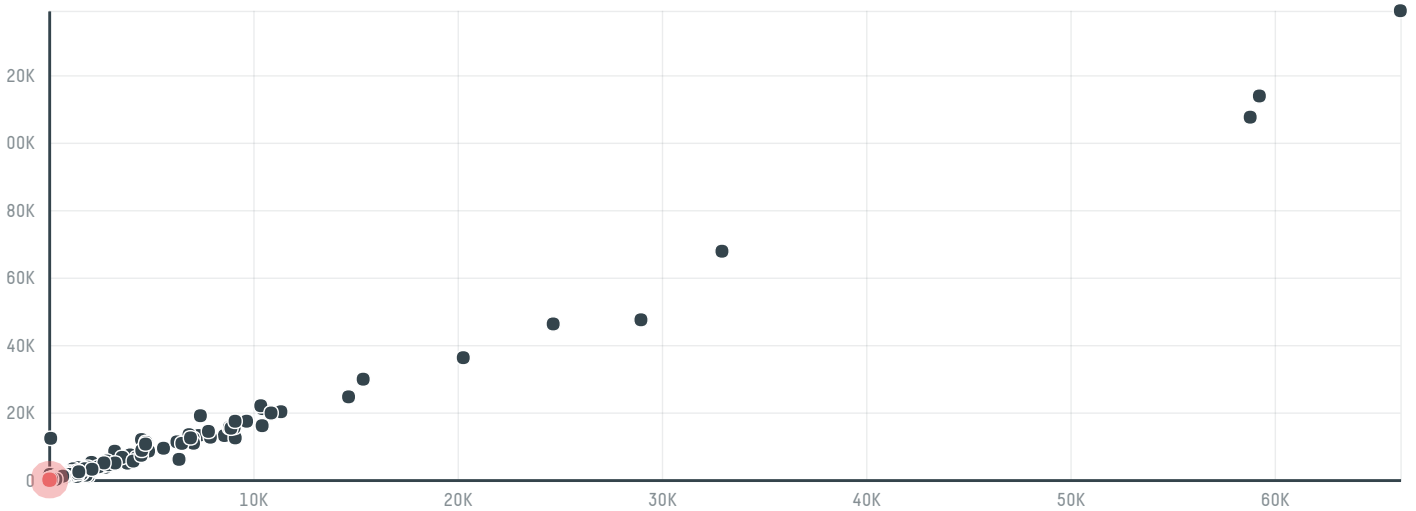

COMPARING COMPANIES IMPORTING COFFEE FROM BRAZIL IN 2016

Trase is a partnership between

In collaboration with

and many other organizations and individuals.

Donors

[Terms of Use](#) · [Privacy policy](#) · [Cookie policy](#) · [Contact us](#)

This website uses cookies to provide you with an improved user experience. By continuing to browse this site, you consent to the use of cookies and similar technologies. Please visit our [privacy policy](#) for further details.

I AGREE