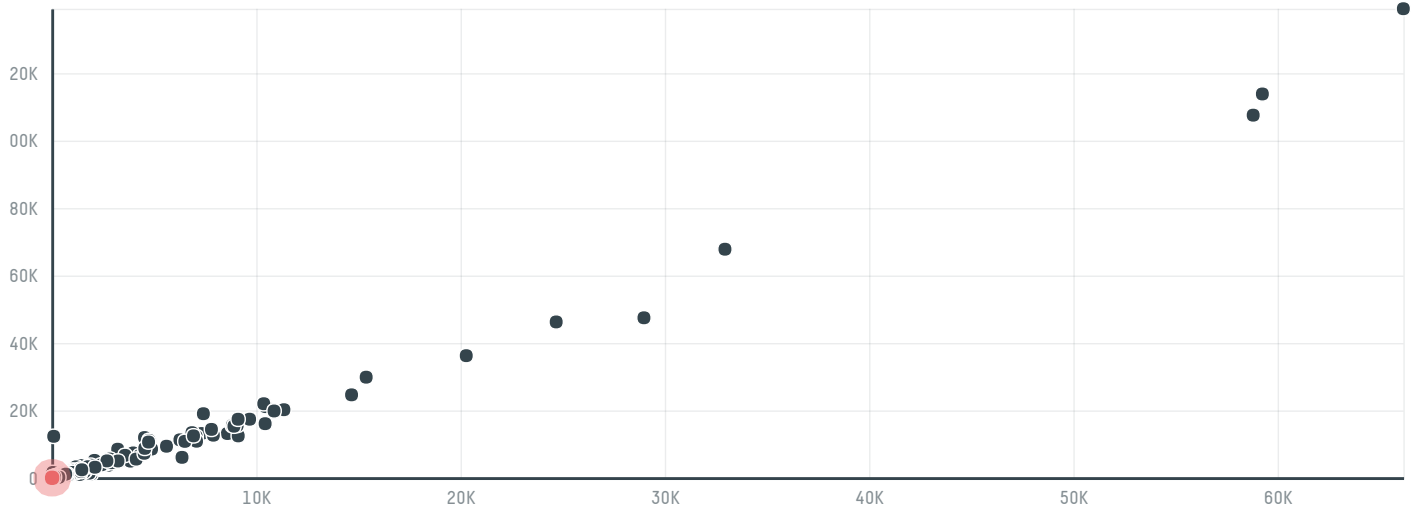

COMPARING COMPANIES IMPORTING COFFEE FROM BRAZIL IN 2016

Trase is a partnership between

In collaboration with

and many other organizations and individuals.

Donors

[Terms of Use](#) · [Privacy policy](#) · [Cookie policy](#) · [Contact us](#)