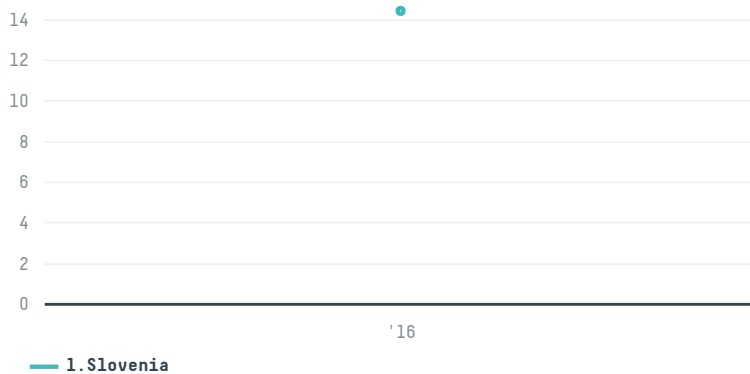

TOP DESTINATION COUNTRIES OF COFFEE IMPORTED BY SUCAFINA S.A. S-28737-A 240 SACAS: