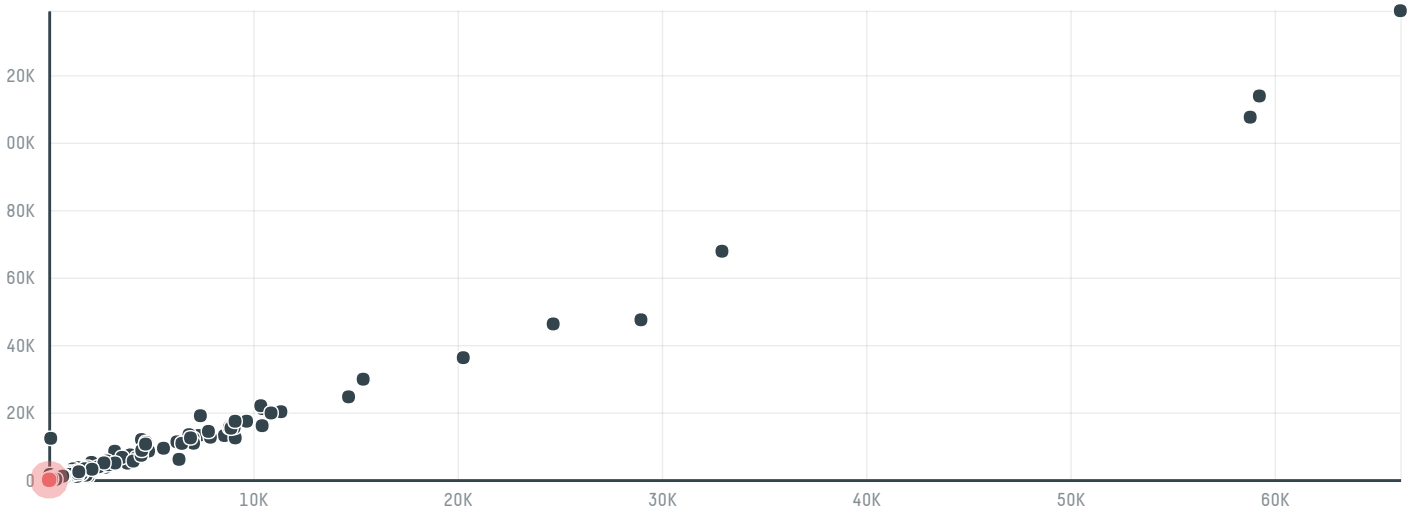

COMPARING COMPANIES IMPORTING COFFEE FROM BRAZIL IN 2016

Trase is a partnership between

In collaboration with

and many other organizations and individuals.

Donors

[Terms of Use](#) · [Privacy policy](#) · [Cookie policy](#) · [Contact us](#)

This website uses cookies to provide you with an improved user experience. By continuing to browse this site, you consent to the use of cookies and similar technologies. Please visit our [privacy policy](#) for further details.

I AGREE