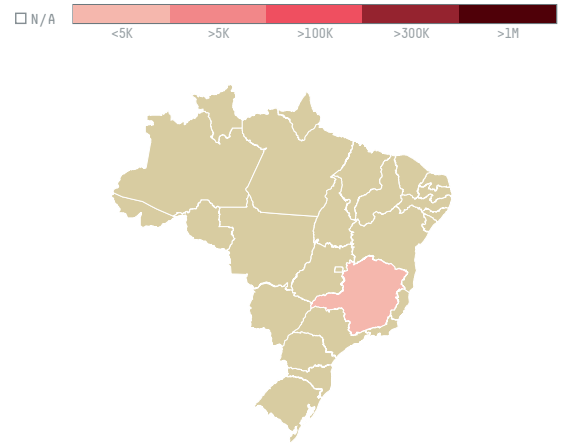

trase

Strauss commodities ag (s-29121-a - 660 sacas)

ACTIVITY	COMMODITY	COUNTRY	YEAR
Importer	Coffee	Brazil	2016

Strauss commodities ag (s-29121-a - 660 sacas) was the 1184th largest importer of coffee from BRAZIL in 2016, accounting for 40 tons. As an importer, Strauss commodities ag (s-29121-a - 660 sacas) sources from 1 municipalities, or 0% of the coffee production municipalities. The main destination of the coffee imported by Strauss commodities ag (s-29121-a - 660 sacas) is Russian federation, accounting for 100% of the total.

TOP DESTINATION COUNTRIES OF COFFEE IMPORTED BY STRAUSS COMMODITIES AG (S-29121-A - 660 SACAS):

COMPARING COMPANIES IMPORTING COFFEE FROM BRAZIL IN 2016

Trase is a partnership between

In collaboration with