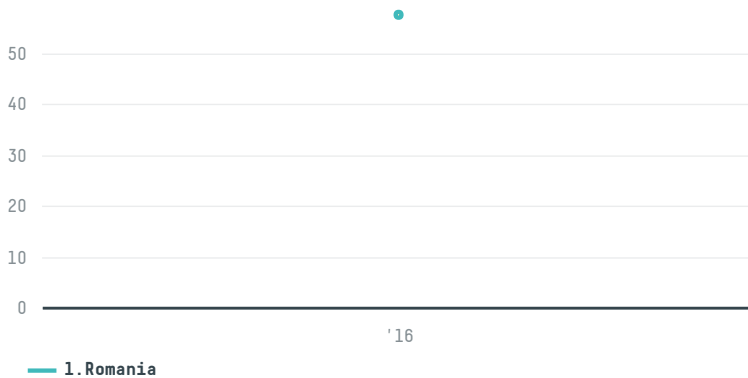

TOP DESTINATION COUNTRIES OF COFFEE IMPORTED BY STRAUSS COMMODITIES AG S-28977-B 960 SACAS: