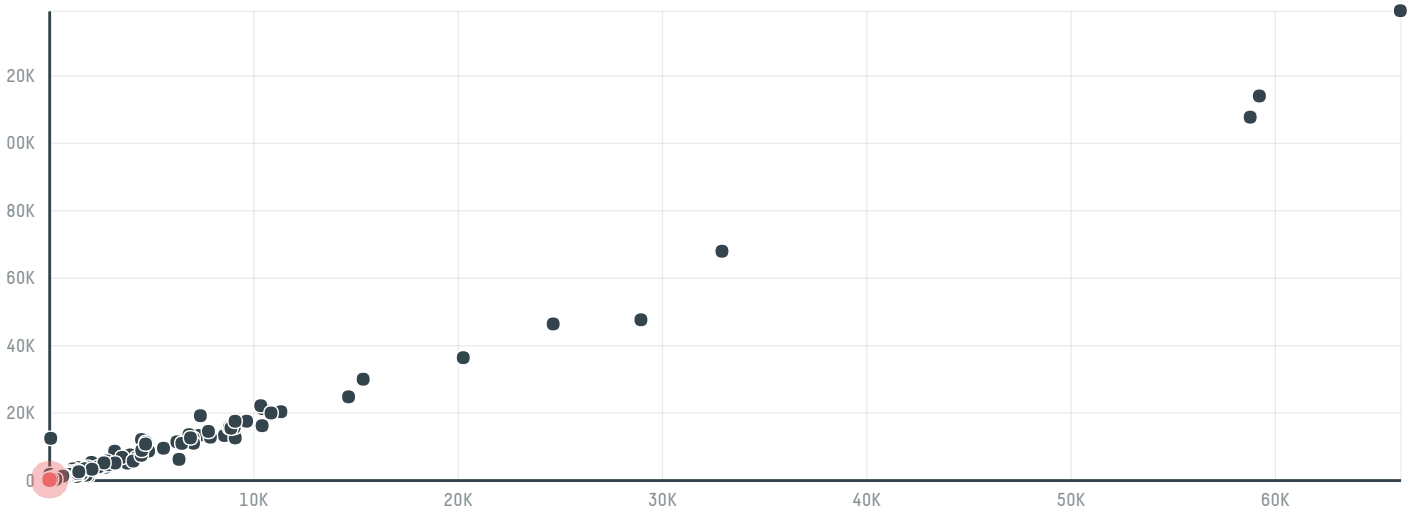

COMPARING COMPANIES IMPORTING COFFEE FROM BRAZIL IN 2016

Trase is a partnership between

In collaboration with

and many other organizations and individuals.

Donors

[Terms of Use](#) · [Privacy policy](#) · [Cookie policy](#) · [Contact us](#)

This website uses cookies to provide you with an improved user experience. By continuing to browse this site, you consent to the use of cookies and similar technologies. Please visit our [privacy policy](#) for further details.

I AGREE