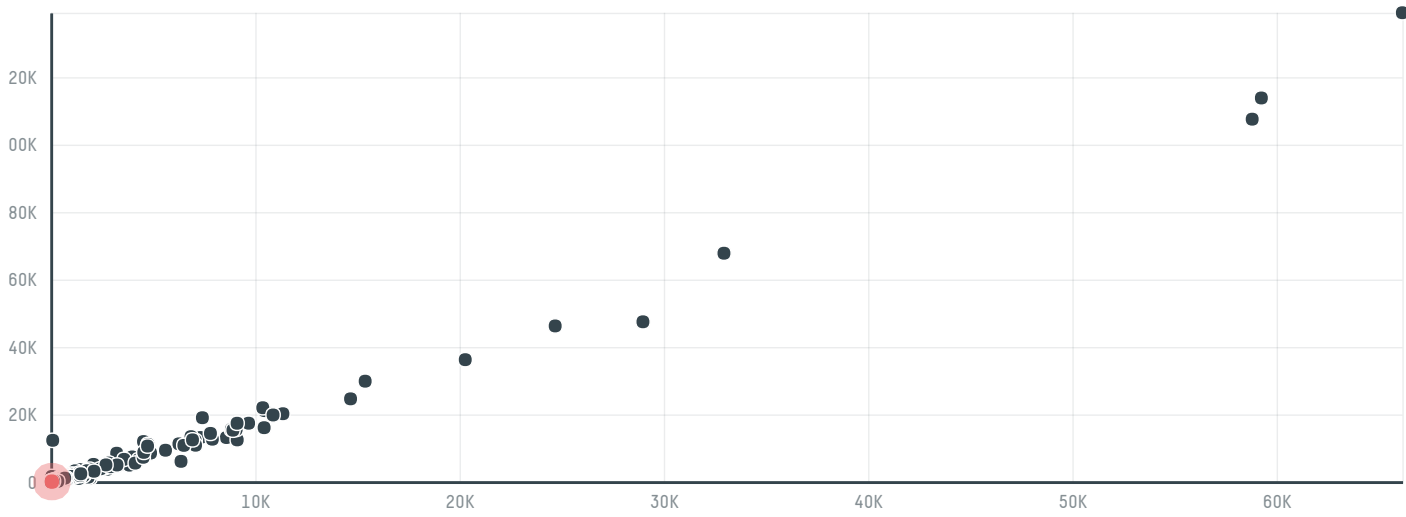

trase

Joh johannson kaffee as (s-28165-a - 1.280 sacas)

ACTIVITY	COMMODITY	COUNTRY	YEAR
Importer	Coffee	Brazil	2016

Joh johannson kaffee as (s-28165-a - 1.280 sacas) was the 906th largest importer of coffee from BRAZIL in 2016, accounting for 77 tons. As an importer, Joh johannson kaffee as (s-28165-a - 1.280 sacas) sources from 1 municipalities, or 0% of the coffee production municipalities. The main destination of the coffee imported by Joh johannson kaffee as (s-28165-a - 1.280 sacas) is Norway, accounting for 100% of the total.

TOP DESTINATION COUNTRIES OF COFFEE IMPORTED BY JOH JOHANNSON KAFFEE AS (S-28165-A - 1.280 SACAS):

□ N/A <5K >5K >100K >300K >1M

COMPARING COMPANIES IMPORTING COFFEE FROM BRAZIL IN 2016

Trase is a partnership between