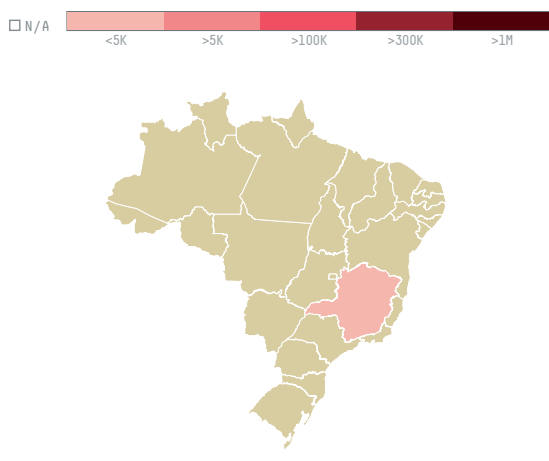

trase

Complete coffee ltd. t/a ridge e breminer (s-29479-a -

ACTIVITY	COMMODITY	COUNTRY	YEAR
Importer	Coffee	Brazil	2016

Complete coffee ltd. t/a ridge e breminer (s-29479-a - was the 1211th largest importer of coffee from BRAZIL in 2016, accounting for 38 tons. As an importer, Complete coffee ltd. t/a ridge e breminer (s-29479-a - sources from 1 municipalities, or 0% of the coffee production municipalities. The main destination of the coffee imported by Complete coffee ltd. t/a ridge e breminer (s-29479-a - is New zealand, accounting for 100% of the total.

TOP DESTINATION COUNTRIES OF COFFEE IMPORTED BY COMPLETE COFFEE LTD. T/A RIDGE E BREMINER (S- 29479-A - :

COMPARING COMPANIES IMPORTING COFFEE FROM BRAZIL IN 2016

Trase is a partnership between

In collaboration with