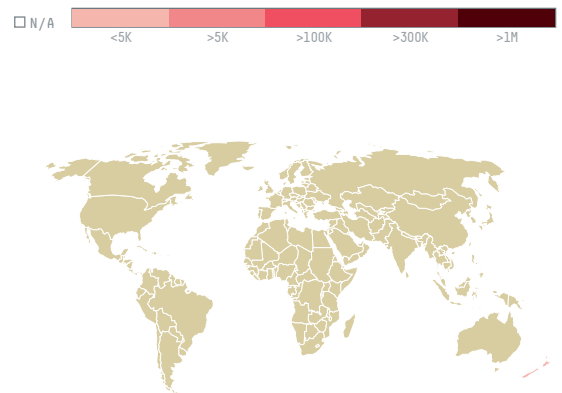

trase

Complete coffee ltd. t/a ridge e breminer (s-29479-a -

ACTIVITY	COMMODITY	COUNTRY	YEAR
Importer	Coffee	Brazil	2016

Complete coffee ltd. t/a ridge e breminer (s-29479-a - was the 1211th largest importer of coffee from BRAZIL in 2016, accounting for 38 tons. As an importer, Complete coffee ltd. t/a ridge e breminer (s-29479-a - sources from 1 municipalities, or 0% of the coffee production municipalities. The main destination of the coffee imported by Complete coffee ltd. t/a ridge e breminer (s-29479-a - is New zealand, accounting for 100% of the total.

TOP DESTINATION COUNTRIES OF COFFEE IMPORTED BY COMPLETE COFFEE LTD. T/A RIDGE E BREMINER (S- 29479-A - :

COMPARING COMPANIES IMPORTING COFFEE FROM BRAZIL IN 2016

Trase is a partnership between

In collaboration with