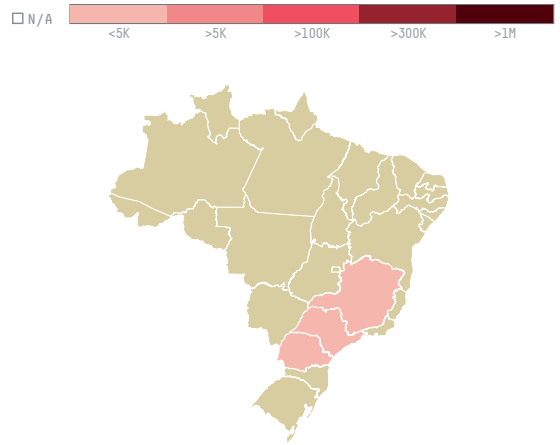

trase

Marubeni corporation coffee section s- 29036-a 1.320 sac

ACTIVITY COMMODITY COUNTRY YEAR
Importer **Coffee** **Brazil** **2016**

Marubeni corporation coffee section s-29036-a 1.320 sac was the 886th largest importer of coffee from BRAZIL in 2016, accounting for 79 tons. As an importer, Marubeni corporation coffee section s-29036-a 1.320 sac sources from 5 municipalities, or 1% of the coffee production municipalities. The main destination of the coffee imported by Marubeni corporation coffee section s-29036-a 1.320 sac is Japan, accounting for 100% of the total.

TOP DESTINATION COUNTRIES OF COFFEE IMPORTED BY MARUBENI CORPORATION COFFEE SECTION S-29036-A 1.320 SAC:

COMPARING COMPANIES IMPORTING COFFEE FROM BRAZIL IN 2016

Trase is a partnership between

In collaboration with