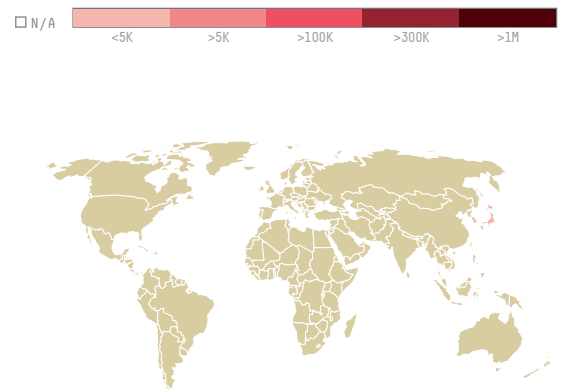

trase

Marubeni corporation coffee section s- 29036-a 1.320 sac

ACTIVITY COMMODITY COUNTRY YEAR
Importer **Coffee** **Brazil** **2016**

Marubeni corporation coffee section s-29036-a 1.320 sac was the 886th largest importer of coffee from BRAZIL in 2016, accounting for 79 tons. As an importer, Marubeni corporation coffee section s-29036-a 1.320 sac sources from 5 municipalities, or 1% of the coffee production municipalities. The main destination of the coffee imported by Marubeni corporation coffee section s-29036-a 1.320 sac is Japan, accounting for 100% of the total.

TOP DESTINATION COUNTRIES OF COFFEE IMPORTED BY MARUBENI CORPORATION COFFEE SECTION S-29036-A 1.320 SAC:

COMPARING COMPANIES IMPORTING COFFEE FROM BRAZIL IN 2016

Trase is a partnership between

In collaboration with