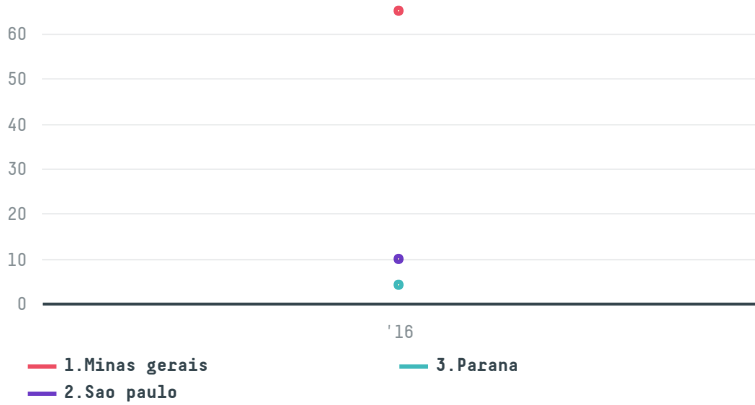

trase

Marubeni corporation coffee section s- 29036-a 1.320 sac

ACTIVITY COMMODITY COUNTRY YEAR
Importer **Coffee** **Brazil** **2016**

Marubeni corporation coffee section s-29036-a 1.320 sac was the 886th largest importer of coffee from BRAZIL in 2016, accounting for 79 tons. As an importer, Marubeni corporation coffee section s-29036-a 1.320 sac sources from 5 municipalities, or 1% of the coffee production municipalities. The main destination of the coffee imported by Marubeni corporation coffee section s-29036-a 1.320 sac is Japan, accounting for 100% of the total.

TOP DESTINATION COUNTRIES OF COFFEE IMPORTED BY MARUBENI CORPORATION COFFEE SECTION S-29036-A 1.320 SAC:

COMPARING COMPANIES IMPORTING COFFEE FROM BRAZIL IN 2016

Trase is a partnership between

In collaboration with