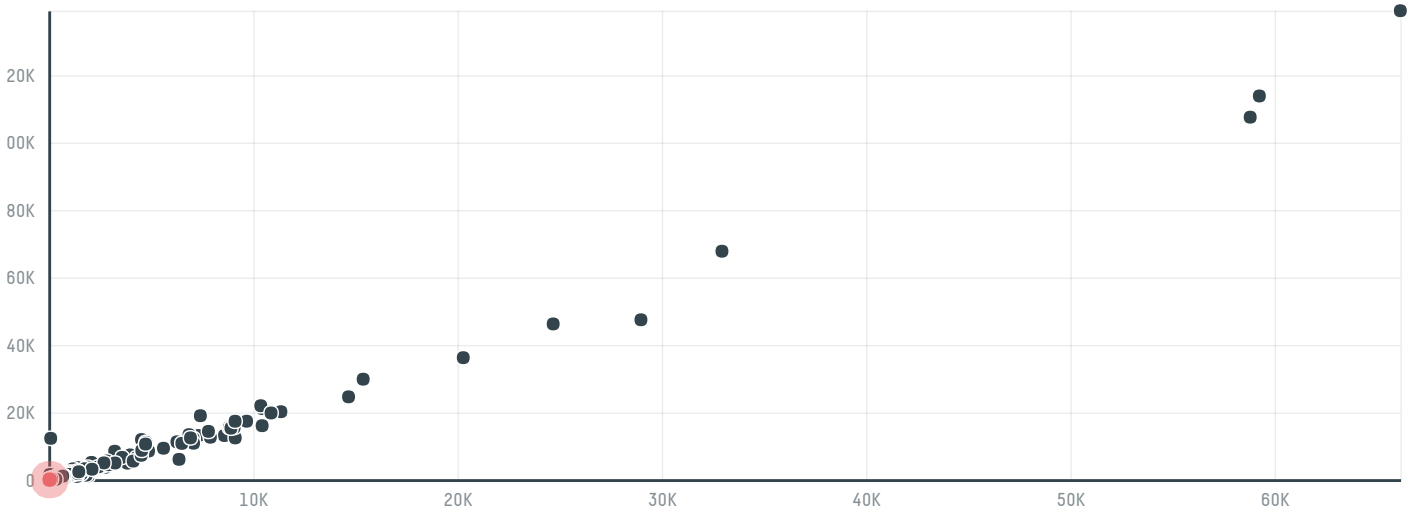

trase

Marubeni corporation coffee section s- 29036-a 1.320 sac

ACTIVITY COMMODITY COUNTRY YEAR
Importer **Coffee** **Brazil** **2016**

Marubeni corporation coffee section s-29036-a 1.320 sac was the 886th largest importer of coffee from BRAZIL in 2016, accounting for 79 tons. As an importer, Marubeni corporation coffee section s-29036-a 1.320 sac sources from 5 municipalities, or 1% of the coffee production municipalities. The main destination of the coffee imported by Marubeni corporation coffee section s-29036-a 1.320 sac is Japan, accounting for 100% of the total.

TOP DESTINATION COUNTRIES OF COFFEE IMPORTED BY MARUBENI CORPORATION COFFEE SECTION S-29036-A 1.320 SAC:

COMPARING COMPANIES IMPORTING COFFEE FROM BRAZIL IN 2016

Trase is a partnership between

In collaboration with