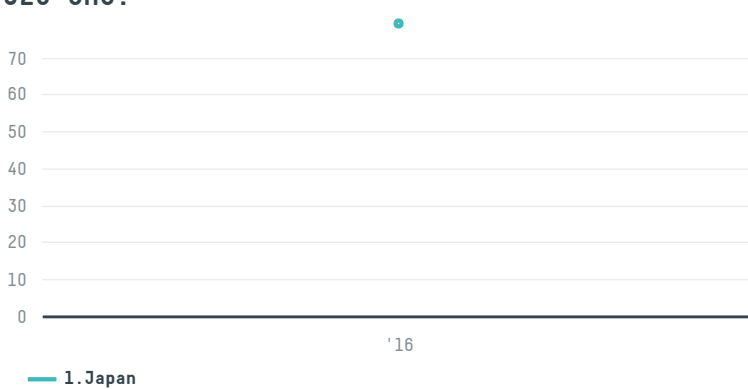

TOP DESTINATION COUNTRIES OF COFFEE IMPORTED BY MARUBENI CORPORATION COFFEE SECTION S-29036-A 1.320 SAC: