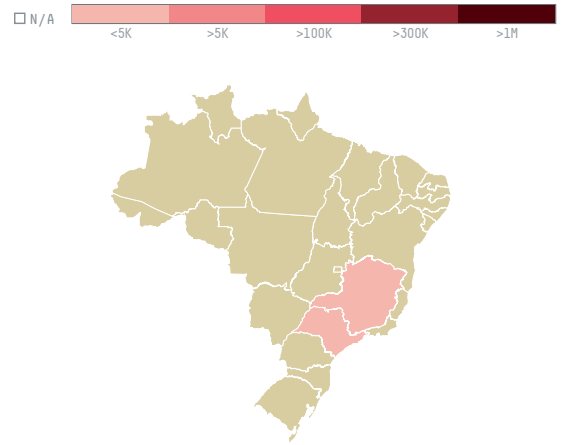

trase

# Marubeni corporation coffee section s- 28272-d 104 sacas

ACTIVITY	COMMODITY	COUNTRY	YEAR
<b>Importer</b>	<b>Coffee</b>	<b>Brazil</b>	<b>2016</b>

Marubeni corporation coffee section s-28272-d 104 sacas was the 1636th largest importer of coffee from BRAZIL in 2016, accounting for 6 tons. As an importer, Marubeni corporation coffee section s-28272-d 104 sacas sources from 4 municipalities, or 1% of the coffee production municipalities. The main destination of the coffee imported by Marubeni corporation coffee section s-28272-d 104 sacas is Japan, accounting for 100% of the total.

## TOP DESTINATION COUNTRIES OF COFFEE IMPORTED BY MARUBENI CORPORATION COFFEE SECTION S-28272-D 104 SACAS:

□ N/A  <5K  >5K  >100K  >300K  >1M