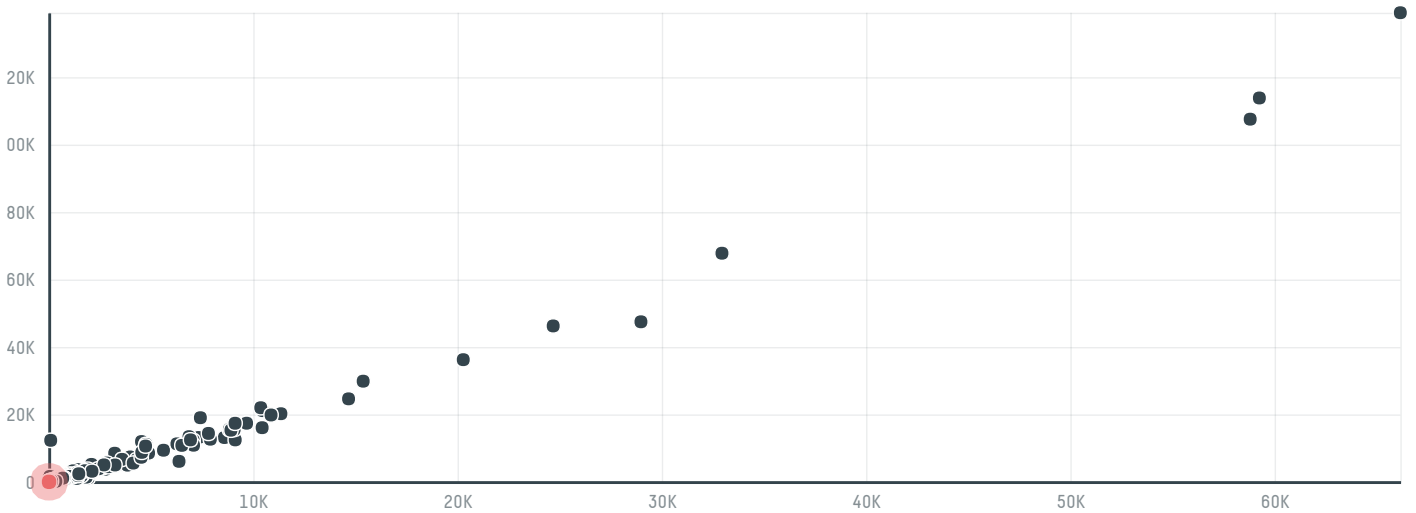

COMPARING COMPANIES IMPORTING COFFEE FROM BRAZIL IN 2016

Trase is a partnership between

In collaboration with

and many other organizations and individuals.

Donors

[Terms of Use](#) · [Privacy policy](#) · [Cookie policy](#) · [Contact us](#)

This website uses cookies to provide you with an improved user experience. By continuing to browse this site, you consent to the use of cookies and similar technologies. Please visit our [privacy policy](#) for further details.

I AGREE