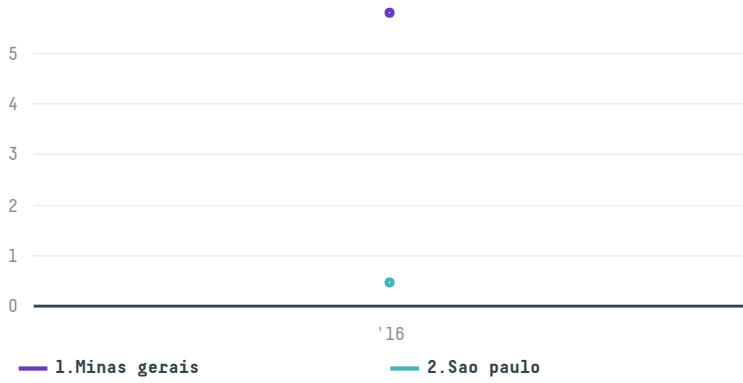

# Marubeni corporation coffee section s- 28272-d 104 sacas

ACTIVITY	COMMODITY	COUNTRY	YEAR
<b>Importer</b>	<b>Coffee</b>	<b>Brazil</b>	<b>2016</b>

Marubeni corporation coffee section s-28272-d 104 sacas was the 1636th largest importer of coffee from BRAZIL in 2016, accounting for 6 tons. As an importer, Marubeni corporation coffee section s-28272-d 104 sacas sources from 4 municipalities, or 1% of the coffee production municipalities. The main destination of the coffee imported by Marubeni corporation coffee section s-28272-d 104 sacas is Japan, accounting for 100% of the total.

## TOP DESTINATION COUNTRIES OF COFFEE IMPORTED BY MARUBENI CORPORATION COFFEE SECTION S-28272-D 104 SACAS:

□ N/A  <5K  >5K  >100K  >300K  >1M