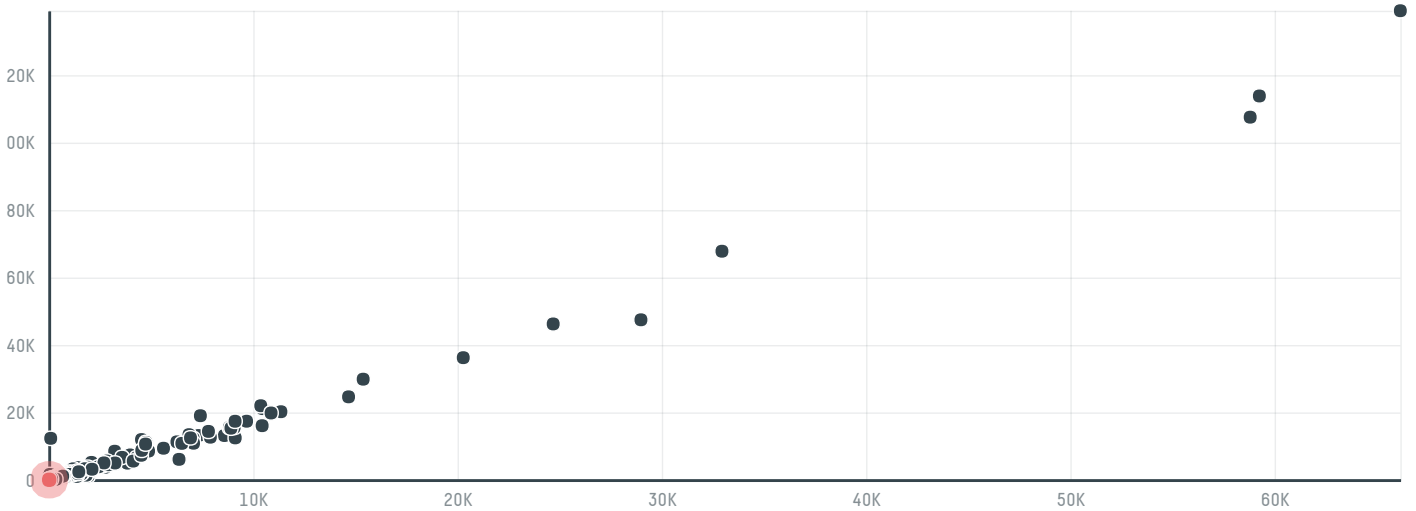

COMPARING COMPANIES IMPORTING COFFEE FROM BRAZIL IN 2016

Trase is a partnership between

In collaboration with

and many other organizations and individuals.

Donors

[Terms of Use](#) · [Privacy policy](#) · [Cookie policy](#) · [Contact us](#)

This website uses cookies to provide you with an improved user experience. By continuing to browse this site, you consent to the use of cookies and similar technologies. Please visit our [privacy policy](#) for further details.

I AGREE