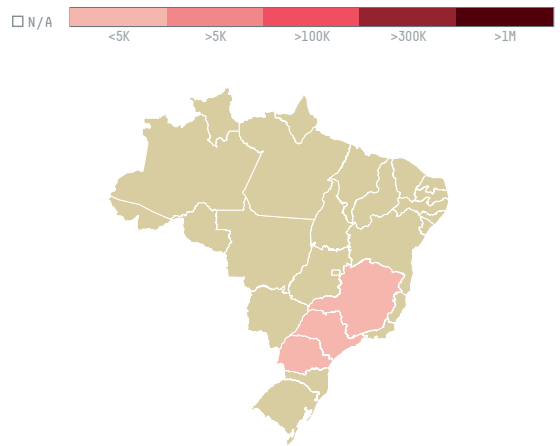

trase

Marubeni corporation coffee section (s-28957-c- 880 sac

ACTIVITY	COMMODITY	COUNTRY	YEAR
Importer	Coffee	Brazil	2016

Marubeni corporation coffee section (s-28957-c- 880 sac was the 1098th largest importer of coffee from BRAZIL in 2016, accounting for 53 tons. As an importer, Marubeni corporation coffee section (s-28957-c- 880 sac sources from 5 municipalities, or 1% of the coffee production municipalities. The main destination of the coffee imported by Marubeni corporation coffee section (s-28957-c- 880 sac is Japan, accounting for 100% of the total.

TOP DESTINATION COUNTRIES OF COFFEE IMPORTED BY MARUBENI CORPORATION COFFEE SECTION (S-28957-C-880 SAC:

□ N/A <5K >5K >100K >300K >1M

COMPARING COMPANIES IMPORTING COFFEE FROM BRAZIL IN 2016

Trase is a partnership between