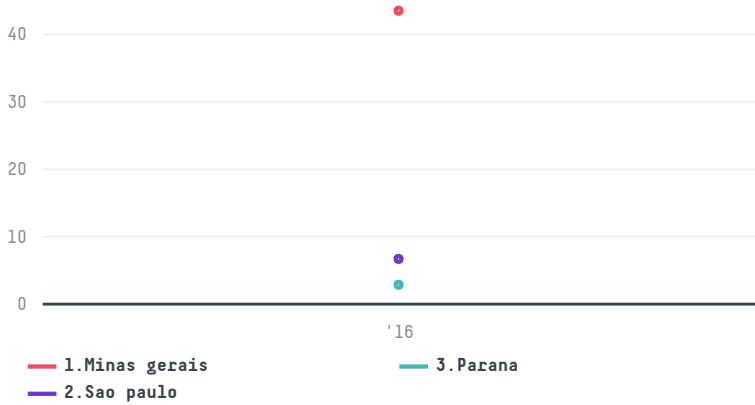

trase

Marubeni corporation coffee section (s-28957-c- 880 sac

ACTIVITY	COMMODITY	COUNTRY	YEAR
Importer	Coffee	Brazil	2016

Marubeni corporation coffee section (s-28957-c- 880 sac was the 1098th largest importer of coffee from BRAZIL in 2016, accounting for 53 tons. As an importer, Marubeni corporation coffee section (s-28957-c- 880 sac sources from 5 municipalities, or 1% of the coffee production municipalities. The main destination of the coffee imported by Marubeni corporation coffee section (s-28957-c- 880 sac is Japan, accounting for 100% of the total.

TOP DESTINATION COUNTRIES OF COFFEE IMPORTED BY MARUBENI CORPORATION COFFEE SECTION (S-28957-C-880 SAC:

□ N/A <5K >5K >100K >300K >1M

COMPARING COMPANIES IMPORTING COFFEE FROM BRAZIL IN 2016

Trase is a partnership between