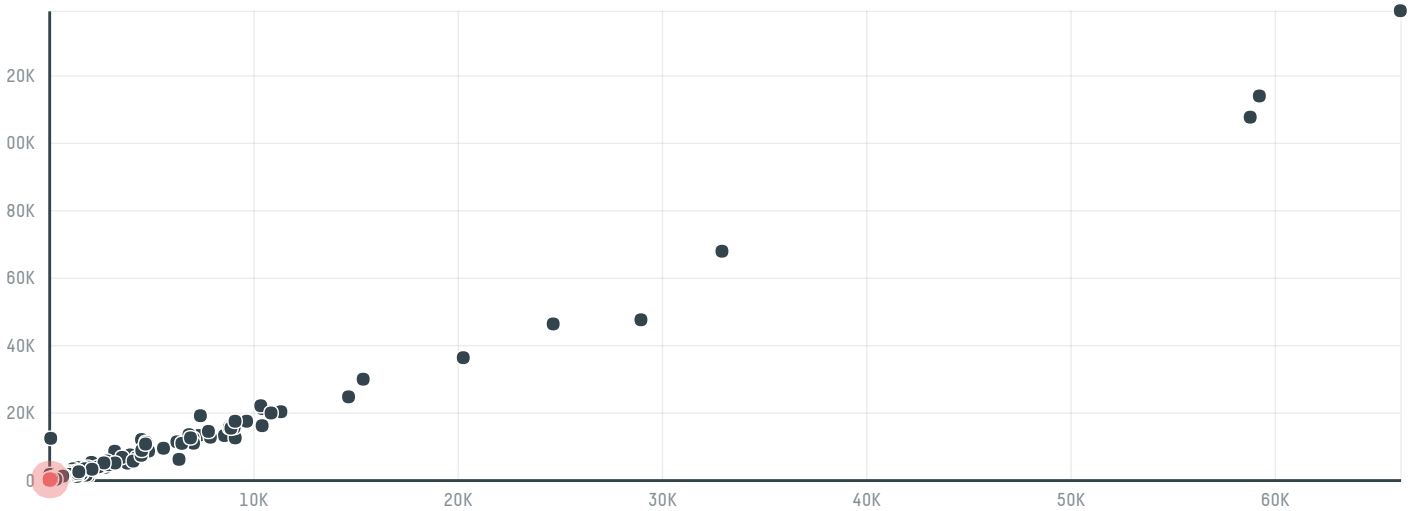

trase

Marubeni corporation coffee section (s- 28926-b - 1.667

ACTIVITY	COMMODITY	COUNTRY	YEAR
Importer	Coffee	Brazil	2016

Marubeni corporation coffee section (s-28926-b - 1.667 was the 792nd largest importer of coffee from BRAZIL in 2016, accounting for 100 tons. As an importer, Marubeni corporation coffee section (s-28926-b - 1.667 sources from 4 municipalities, or 1% of the coffee production municipalities. The main destination of the coffee imported by Marubeni corporation coffee section (s-28926-b - 1.667 is Japan, accounting for 100% of the total.

TOP DESTINATION COUNTRIES OF COFFEE IMPORTED BY MARUBENI CORPORATION COFFEE SECTION (S-28926-B - 1.667:

□ N/A ■ <5K ■ >5K ■ >100K ■ >300K ■ >1M

COMPARING COMPANIES IMPORTING COFFEE FROM BRAZIL IN 2016

Trase is a partnership between