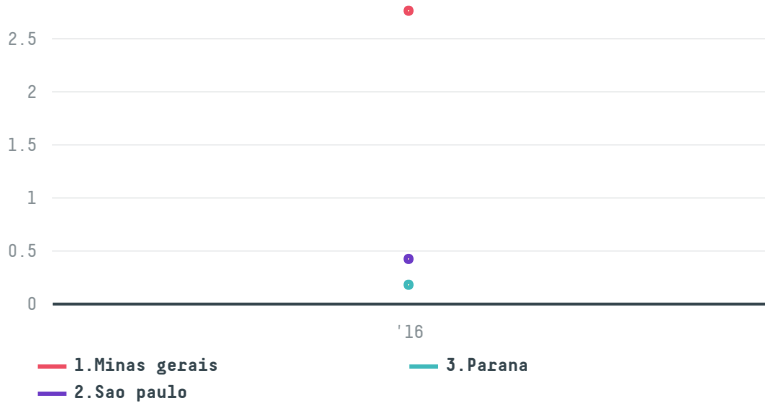

trase

Marubeni corporation coffee section (s-28835-bc - 56 sa

ACTIVITY	COMMODITY	COUNTRY	YEAR
Importer	Coffee	Brazil	2016

Marubeni corporation coffee section (s-28835-bc - 56 sa was the 1687th largest importer of coffee from BRAZIL in 2016, accounting for 3 tons. As an importer, Marubeni corporation coffee section (s-28835-bc - 56 sa sources from 5 municipalities, or 1% of the coffee production municipalities. The main destination of the coffee imported by Marubeni corporation coffee section (s-28835-bc - 56 sa is Japan, accounting for 100% of the total.

TOP DESTINATION COUNTRIES OF COFFEE IMPORTED BY MARUBENI CORPORATION COFFEE SECTION (S-28835-BC - 56 SA:

□ N/A <5K >5K >100K >300K >1M

COMPARING COMPANIES IMPORTING COFFEE FROM BRAZIL IN 2016

Trase is a partnership between