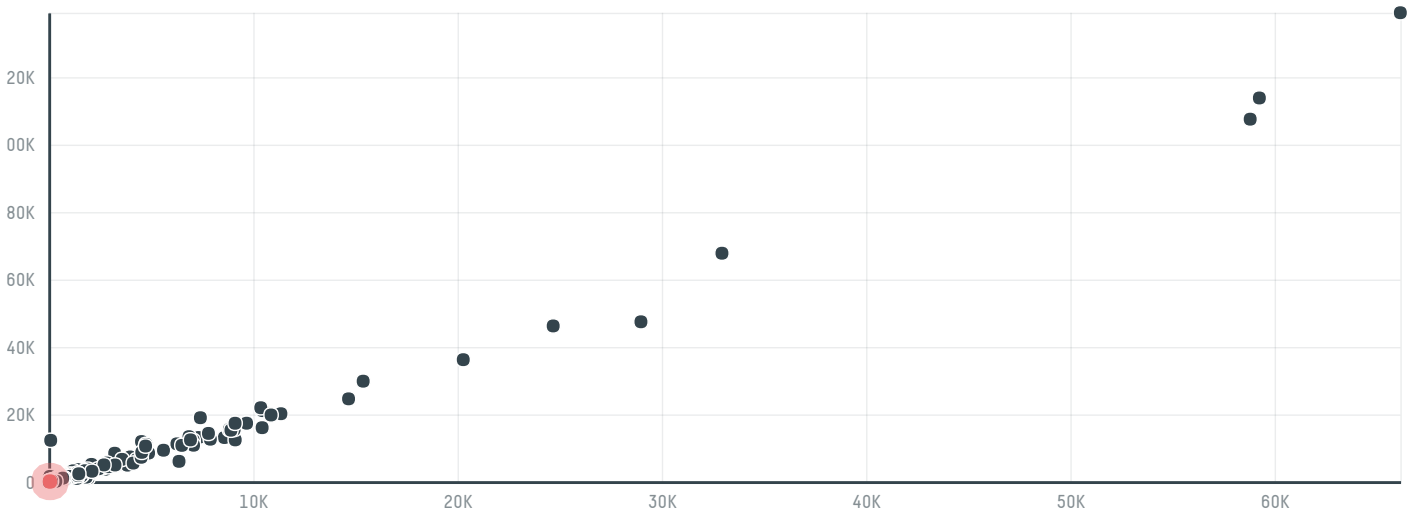

COMPARING COMPANIES IMPORTING COFFEE FROM BRAZIL IN 2016

Trase is a partnership between

In collaboration with

and many other organizations and individuals.

Donors

[Terms of Use](#) · [Privacy policy](#) · [Cookie policy](#) · [Contact us](#)

This website uses cookies to provide you with an improved user experience. By continuing to browse this site, you consent to the use of cookies and similar technologies. Please visit our [privacy policy](#) for further details.

I AGREE