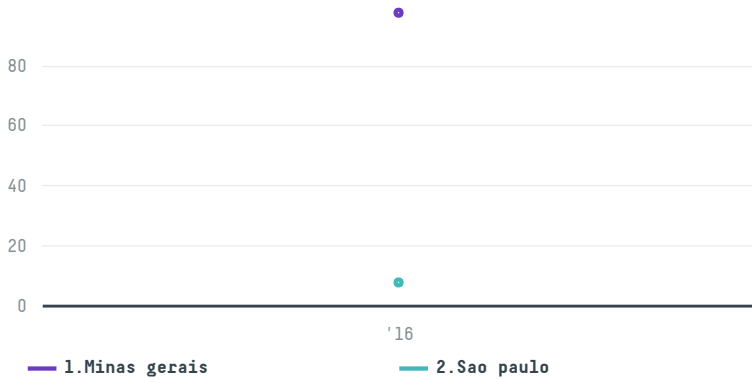

trase

Marubeni corporation coffee section (s-28389-a - 1.750

ACTIVITY	COMMODITY	COUNTRY	YEAR
Importer	Coffee	Brazil	2016

Marubeni corporation coffee section (s-28389-a - 1.750 was the 785th largest importer of coffee from BRAZIL in 2016, accounting for 105 tons. As an importer, Marubeni corporation coffee section (s-28389-a - 1.750 sources from 4 municipalities, or 1% of the coffee production municipalities. The main destination of the coffee imported by Marubeni corporation coffee section (s-28389-a - 1.750 is Japan, accounting for 100% of the total.

TOP DESTINATION COUNTRIES OF COFFEE IMPORTED BY MARUBENI CORPORATION COFFEE SECTION (S-28389-A - 1.750:

COMPARING COMPANIES IMPORTING COFFEE FROM BRAZIL IN 2016

Trase is a partnership between

In collaboration with