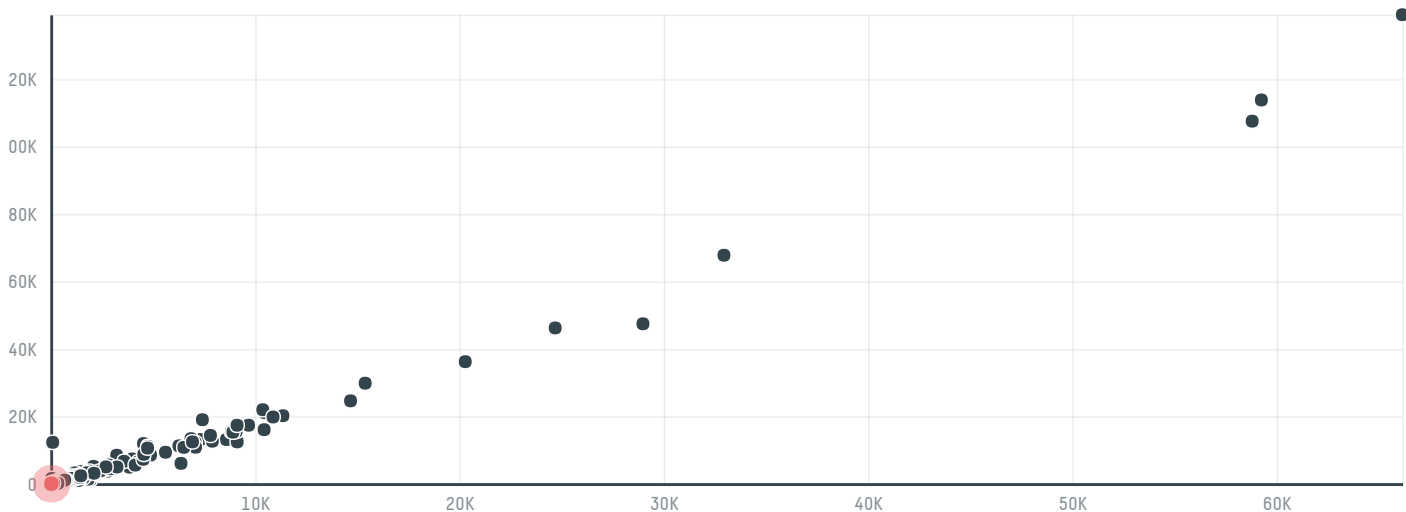

trase

Marubeni corporation coffee section (s-28094-d- 700 sac

ACTIVITY	COMMODITY	COUNTRY	YEAR
Importer	Coffee	Brazil	2016

Marubeni corporation coffee section (s-28094-d- 700 sac was the 1151st largest importer of coffee from BRAZIL in 2016, accounting for 42 tons. As an importer, Marubeni corporation coffee section (s-28094-d- 700 sac sources from 3 municipalities, or 0% of the coffee production municipalities. The main destination of the coffee imported by Marubeni corporation coffee section (s-28094-d- 700 sac is Japan, accounting for 100% of the total.

TOP DESTINATION COUNTRIES OF COFFEE IMPORTED BY MARUBENI CORPORATION COFFEE SECTION (S-28094-D-700 SAC:

□ N/A <5K >5K >100K >300K >1M

COMPARING COMPANIES IMPORTING COFFEE FROM BRAZIL IN 2016

Trase is a partnership between