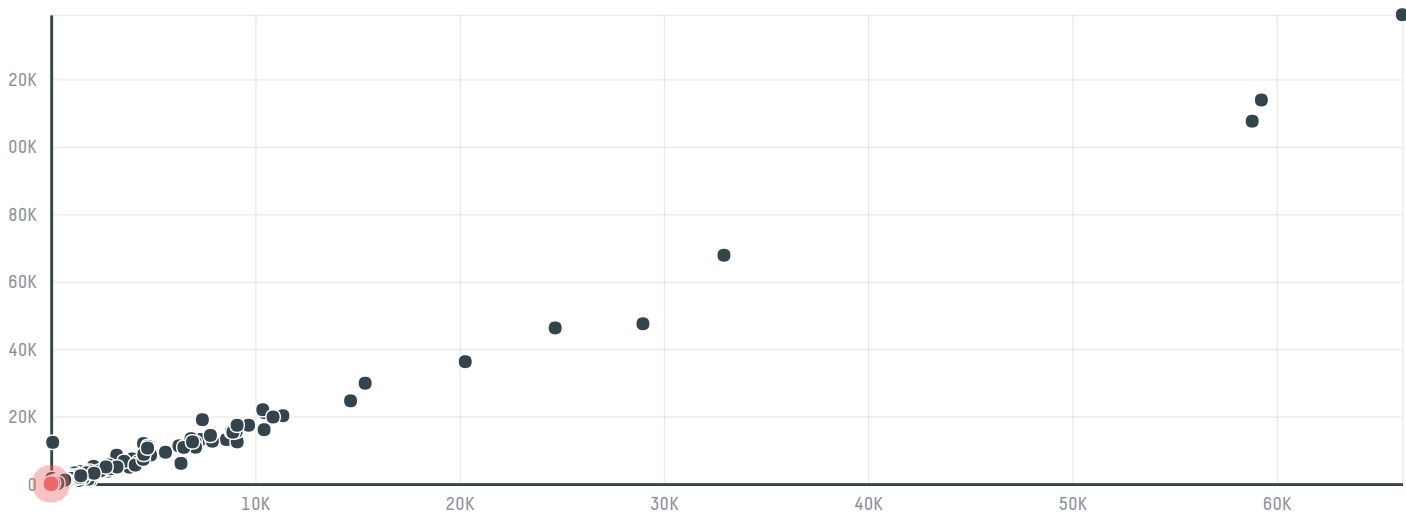

trase

Nkg bero italia spa (s-29591-a - 320 sacas)

ACTIVITY	COMMODITY	COUNTRY	YEAR
Importer	Coffee	Brazil	2016

Nkg bero italia spa (s-29591-a - 320 sacas) was the 1439th largest importer of coffee from BRAZIL in 2016, accounting for 19 tons. As an importer, Nkg bero italia spa (s-29591-a - 320 sacas) sources from 2 municipalities, or 0% of the coffee production municipalities. The main destination of the coffee imported by Nkg bero italia spa (s-29591-a - 320 sacas) is Italy, accounting for 100% of the total.

TOP DESTINATION COUNTRIES OF COFFEE IMPORTED BY NKG BERO ITALIA SPA (S-29591-A - 320 SACAS):

□ N/A <5K >5K >100K >300K >1M

COMPARING COMPANIES IMPORTING COFFEE FROM BRAZIL IN 2016

Trase is a partnership between