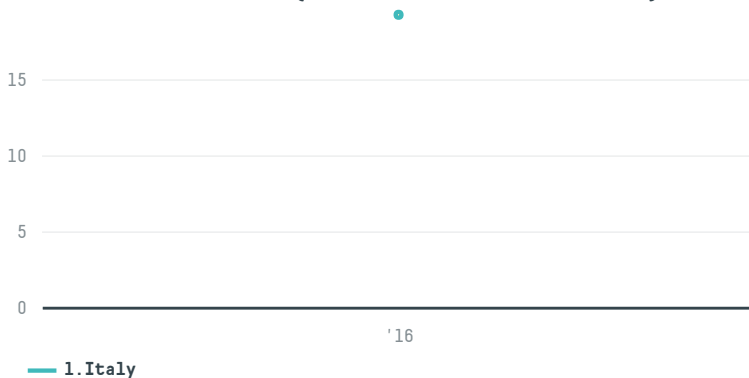

TOP DESTINATION COUNTRIES OF COFFEE IMPORTED BY NKG BERO ITALIA SPA (S-29591-A - 320 SACAS):