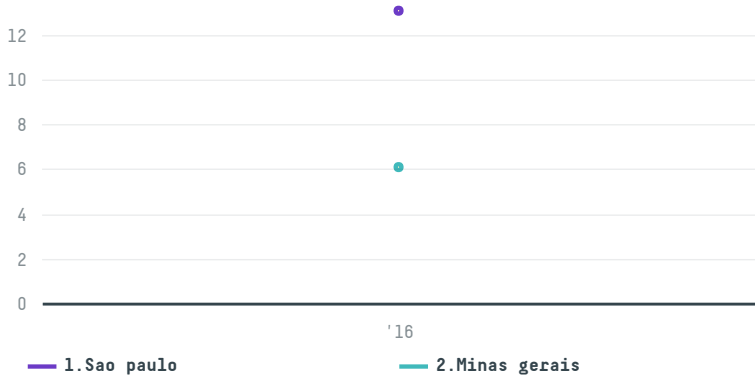

trase

Nkg bero italia spa (s-29591-a - 320 sacas)

ACTIVITY	COMMODITY	COUNTRY	YEAR
Importer	Coffee	Brazil	2016

Nkg bero italia spa (s-29591-a - 320 sacas) was the 1439th largest importer of coffee from BRAZIL in 2016, accounting for 19 tons. As an importer, Nkg bero italia spa (s-29591-a - 320 sacas) sources from 2 municipalities, or 0% of the coffee production municipalities. The main destination of the coffee imported by Nkg bero italia spa (s-29591-a - 320 sacas) is Italy, accounting for 100% of the total.

TOP DESTINATION COUNTRIES OF COFFEE IMPORTED BY NKG BERO ITALIA SPA (S-29591-A - 320 SACAS):

□ N/A <5K >5K >100K >300K >1M

COMPARING COMPANIES IMPORTING COFFEE FROM BRAZIL IN 2016

Trase is a partnership between