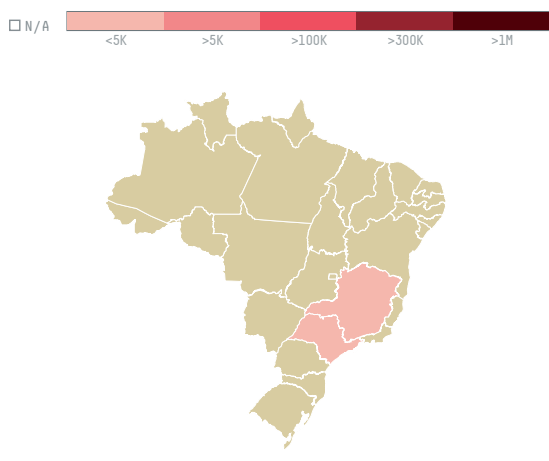

trase

Nkg bero italia spa (s-29591-a - 320 sacas)

ACTIVITY	COMMODITY	COUNTRY	YEAR
Importer	Coffee	Brazil	2016

Nkg bero italia spa (s-29591-a - 320 sacas) was the 1439th largest importer of coffee from BRAZIL in 2016, accounting for 19 tons. As an importer, Nkg bero italia spa (s-29591-a - 320 sacas) sources from 2 municipalities, or 0% of the coffee production municipalities. The main destination of the coffee imported by Nkg bero italia spa (s-29591-a - 320 sacas) is Italy, accounting for 100% of the total.

TOP DESTINATION COUNTRIES OF COFFEE IMPORTED BY NKG BERO ITALIA SPA (S-29591-A - 320 SACAS):

□ N/A <5K >5K >100K >300K >1M

COMPARING COMPANIES IMPORTING COFFEE FROM BRAZIL IN 2016

Trase is a partnership between