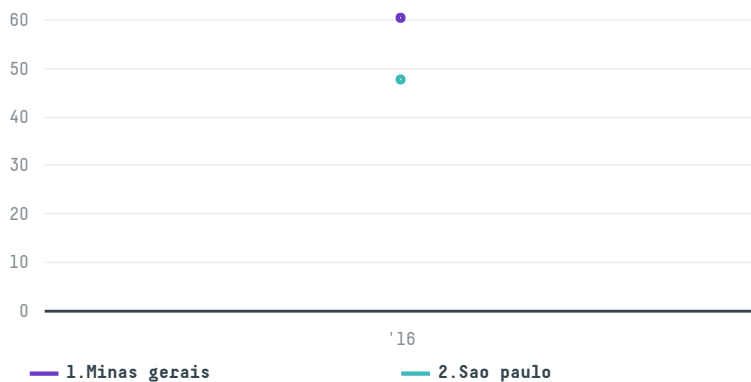

trase

Tchibo gmbh s-29604-a 1.800 sacas

ACTIVITY COMMODITY COUNTRY YEAR
Importer **Coffee** **Brazil** **2016**

Tchibo gmbh s-29604-a 1.800 sacas was the 756th largest importer of coffee from BRAZIL in 2016, accounting for 108 tons. As an importer, Tchibo gmbh s-29604-a 1.800 sacas sources from 4 municipalities, or 1% of the coffee production municipalities. The main destination of the coffee imported by Tchibo gmbh s-29604-a 1.800 sacas is Germany, accounting for 100% of the total.

TOP DESTINATION COUNTRIES OF COFFEE IMPORTED BY TCHIBO GMBH S-29604-A 1.800 SACAS:

COMPARING COMPANIES IMPORTING COFFEE FROM BRAZIL IN 2016

Trase is a partnership between

In collaboration with

and many other organizations and individuals.