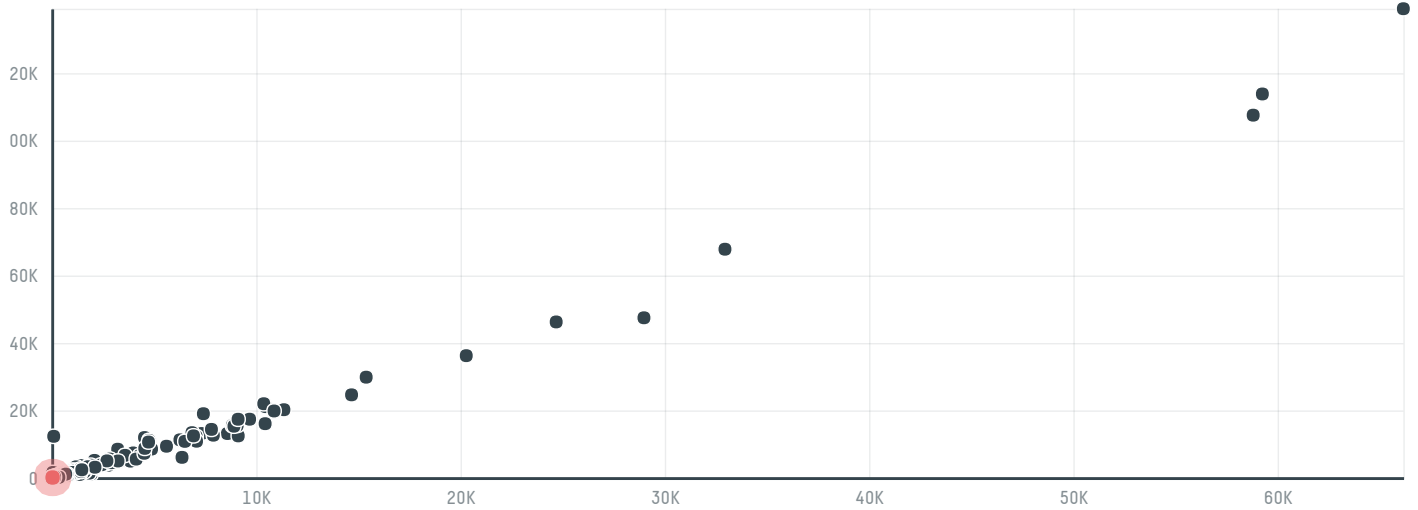

trase

Tchibo gmbh s-29604-a 1.800 sacas

ACTIVITY COMMODITY COUNTRY YEAR
Importer **Coffee** **Brazil** **2016**

Tchibo gmbh s-29604-a 1.800 sacas was the 756th largest importer of coffee from BRAZIL in 2016, accounting for 108 tons. As an importer, Tchibo gmbh s-29604-a 1.800 sacas sources from 4 municipalities, or 1% of the coffee production municipalities. The main destination of the coffee imported by Tchibo gmbh s-29604-a 1.800 sacas is Germany, accounting for 100% of the total.

TOP DESTINATION COUNTRIES OF COFFEE IMPORTED BY TCHIBO GMBH S-29604-A 1.800 SACAS:

COMPARING COMPANIES IMPORTING COFFEE FROM BRAZIL IN 2016

Trase is a partnership between

In collaboration with

and many other organizations and individuals.