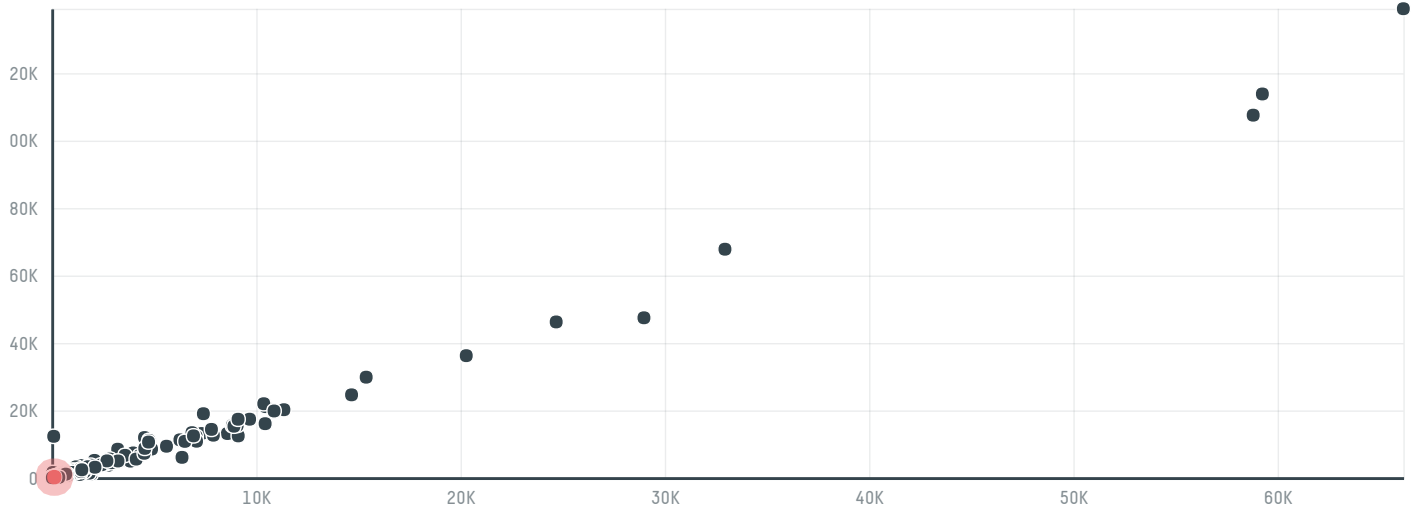

COMPARING COMPANIES IMPORTING COFFEE FROM BRAZIL IN 2016

Trase is a partnership between

In collaboration with

and many other organizations and individuals.

Donors

[Terms of Use](#) · [Privacy policy](#) · [Cookie policy](#) · [Contact us](#)