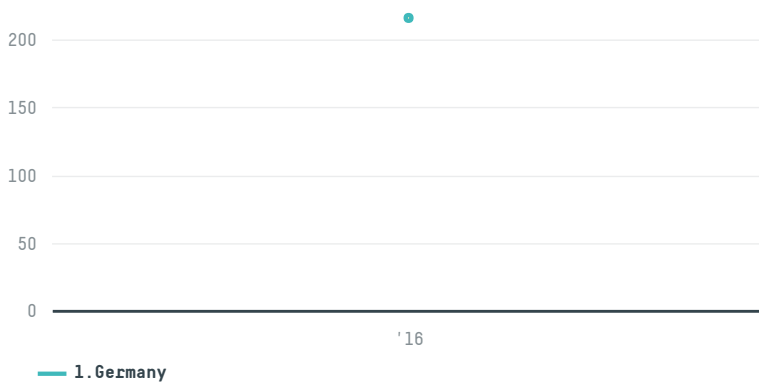

TOP DESTINATION COUNTRIES OF COFFEE IMPORTED BY TCHIBO GMBH S-29395-A 3.600 SACAS: