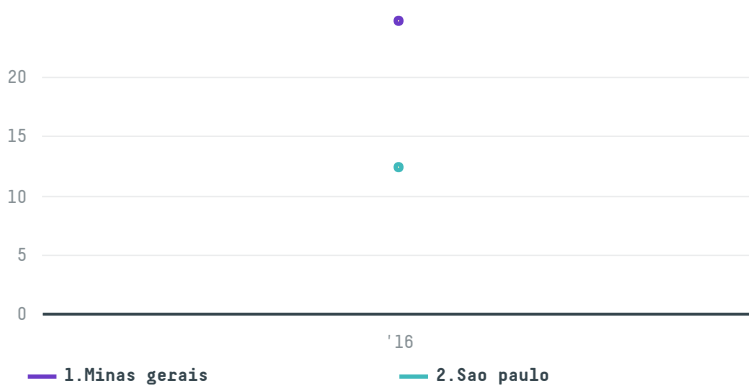

TOP DESTINATION COUNTRIES OF COFFEE IMPORTED BY TCHIBO GMBH S-27941-A 620 SACAS: