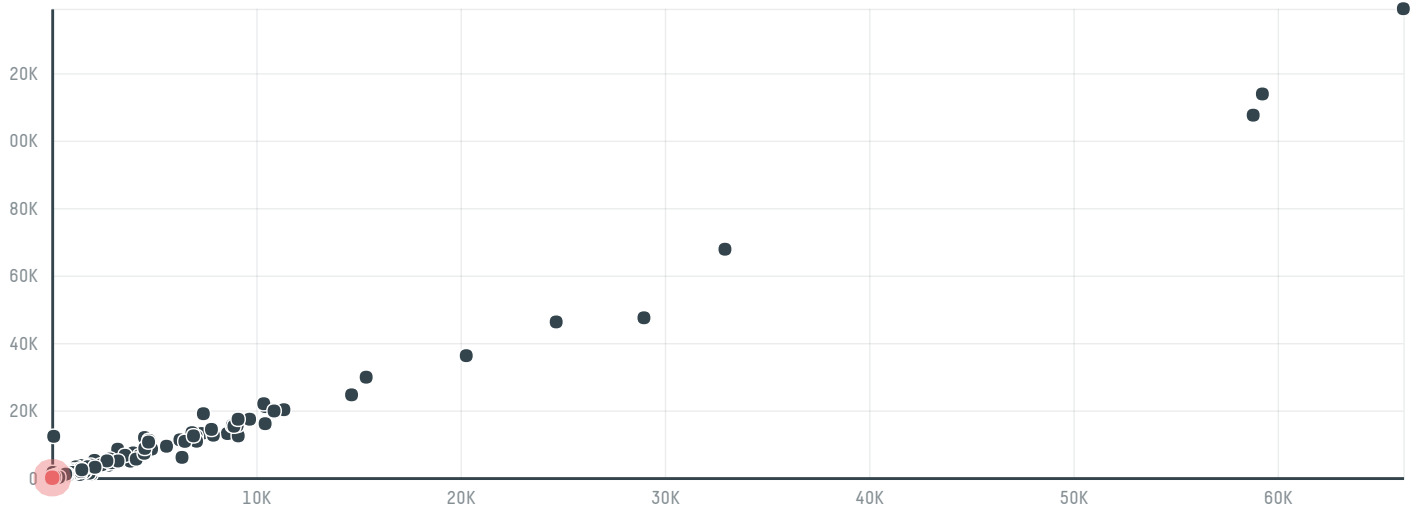

COMPARING COMPANIES IMPORTING COFFEE FROM BRAZIL IN 2016

Trase is a partnership between

In collaboration with

and many other organizations and individuals.

Donors

[Terms of Use](#) · [Privacy policy](#) · [Cookie policy](#) · [Contact us](#)