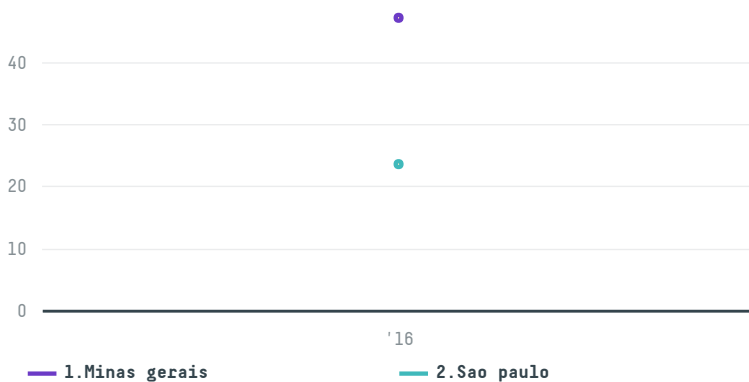

trase

Tchibo gmbh s-27941-a 1.180 sacas

ACTIVITY COMMODITY COUNTRY YEAR
Importer **Coffee** **Brazil** **2016**

Tchibo gmbh s-27941-a 1.180 sacas was the 971st largest importer of coffee from BRAZIL in 2016, accounting for 71 tons. As an importer, Tchibo gmbh s-27941-a 1.180 sacas sources from 4 municipalities, or 1% of the coffee production municipalities. The main destination of the coffee imported by Tchibo gmbh s-27941-a 1.180 sacas is Germany, accounting for 100% of the total.

TOP DESTINATION COUNTRIES OF COFFEE IMPORTED BY TCHIBO GMBH S-27941-A 1.180 SACAS:

COMPARING COMPANIES IMPORTING COFFEE FROM BRAZIL IN 2016

Trase is a partnership between

In collaboration with

and many other organizations and individuals.