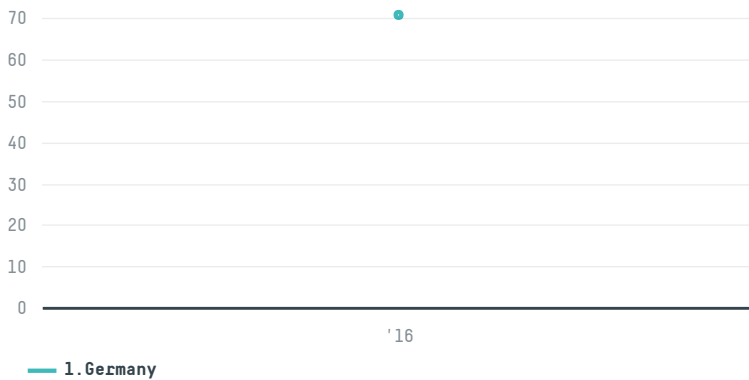

TOP DESTINATION COUNTRIES OF COFFEE IMPORTED BY TCHIBO GMBH S-27941-A 1.180 SACAS: