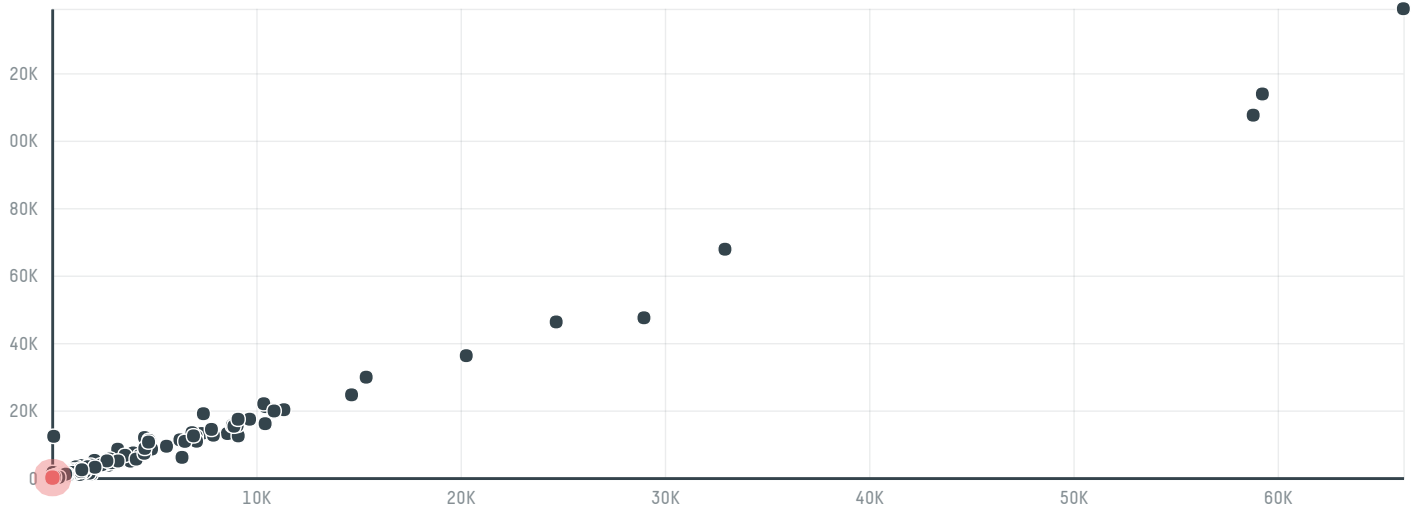

COMPARING COMPANIES IMPORTING COFFEE FROM BRAZIL IN 2016

Trase is a partnership between

In collaboration with

and many other organizations and individuals.

Donors

[Terms of Use](#) · [Privacy policy](#) · [Cookie policy](#) · [Contact us](#)