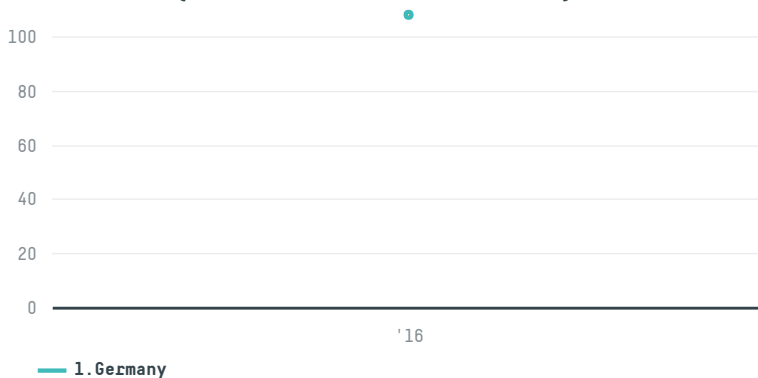

TOP DESTINATION COUNTRIES OF COFFEE IMPORTED BY TCHIBO GMBH (S-29632-A - 1.800 SACAS):