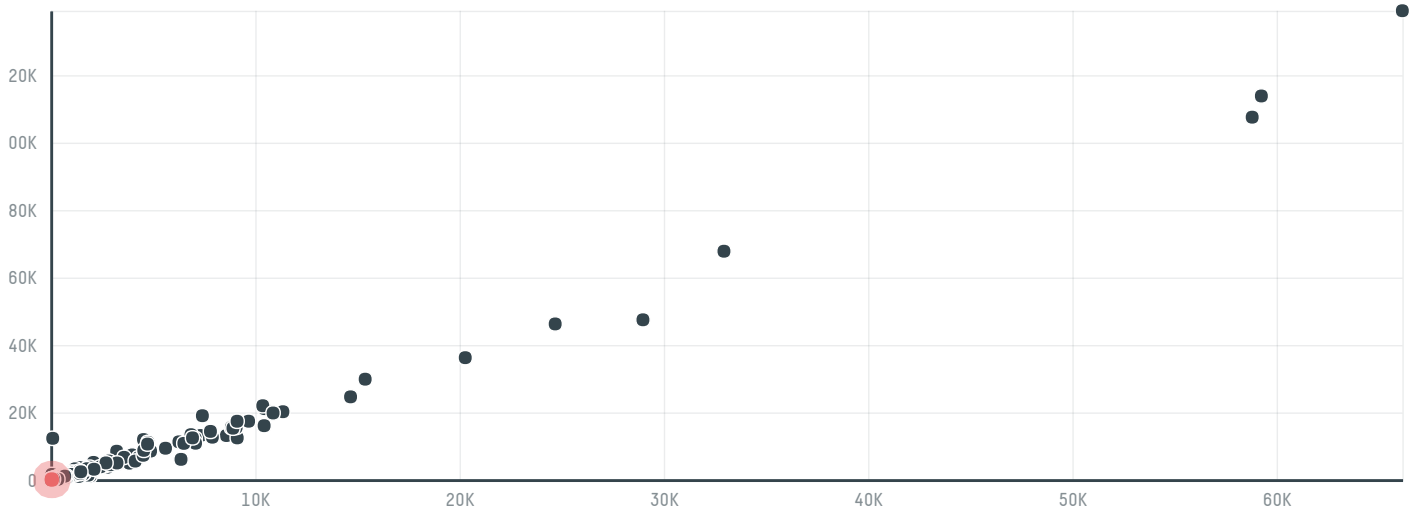

trase

Tchibo gmbh (s-29632-a - 1.800 sacas)

ACTIVITY	COMMODITY	COUNTRY	YEAR
Importer	Coffee	Brazil	2016

Tchibo gmbh (s-29632-a - 1.800 sacas) was the 766th largest importer of coffee from BRAZIL in 2016, accounting for 108 tons. As an importer, Tchibo gmbh (s-29632-a - 1.800 sacas) sources from 4 municipalities, or 1% of the coffee production municipalities. The main destination of the coffee imported by Tchibo gmbh (s-29632-a - 1.800 sacas) is Germany, accounting for 100% of the total.

TOP DESTINATION COUNTRIES OF COFFEE IMPORTED BY TCHIBO GMBH (S-29632-A - 1.800 SACAS):

COMPARING COMPANIES IMPORTING COFFEE FROM BRAZIL IN 2016

Trase is a partnership between

In collaboration with

and many other organizations and individuals.