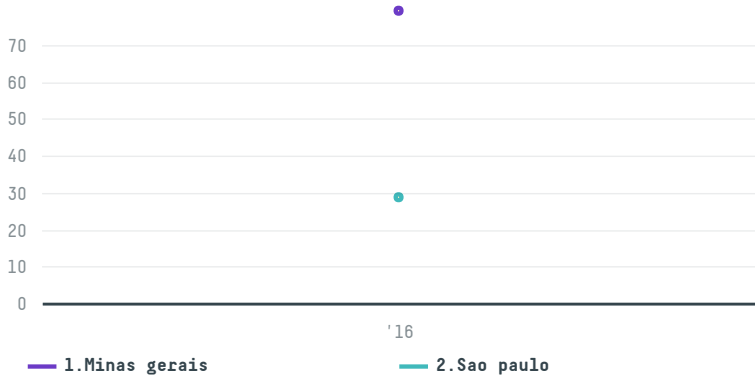

trase

Tchibo gmbh (s-29632-a - 1.800 sacas)

ACTIVITY	COMMODITY	COUNTRY	YEAR
Importer	Coffee	Brazil	2016

Tchibo gmbh (s-29632-a - 1.800 sacas) was the 766th largest importer of coffee from BRAZIL in 2016, accounting for 108 tons. As an importer, Tchibo gmbh (s-29632-a - 1.800 sacas) sources from 4 municipalities, or 1% of the coffee production municipalities. The main destination of the coffee imported by Tchibo gmbh (s-29632-a - 1.800 sacas) is Germany, accounting for 100% of the total.

TOP DESTINATION COUNTRIES OF COFFEE IMPORTED BY TCHIBO GMBH (S-29632-A - 1.800 SACAS):

COMPARING COMPANIES IMPORTING COFFEE FROM BRAZIL IN 2016

Trase is a partnership between

In collaboration with

and many other organizations and individuals.