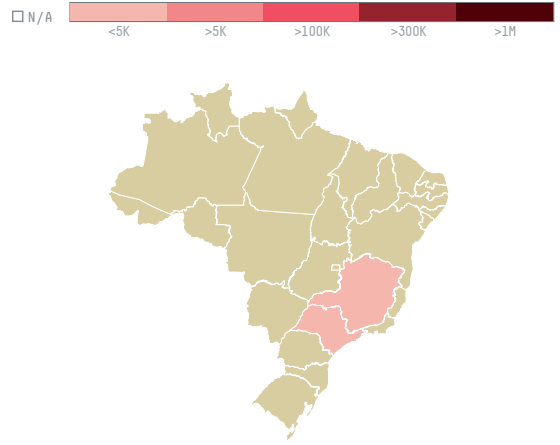

trase

Tchibo gmbh (s-29632-a - 1.800 sacas)

ACTIVITY	COMMODITY	COUNTRY	YEAR
Importer	Coffee	Brazil	2016

Tchibo gmbh (s-29632-a - 1.800 sacas) was the 766th largest importer of coffee from BRAZIL in 2016, accounting for 108 tons. As an importer, Tchibo gmbh (s-29632-a - 1.800 sacas) sources from 4 municipalities, or 1% of the coffee production municipalities. The main destination of the coffee imported by Tchibo gmbh (s-29632-a - 1.800 sacas) is Germany, accounting for 100% of the total.

TOP DESTINATION COUNTRIES OF COFFEE IMPORTED BY TCHIBO GMBH (S-29632-A - 1.800 SACAS):

COMPARING COMPANIES IMPORTING COFFEE FROM BRAZIL IN 2016

Trase is a partnership between

In collaboration with

and many other organizations and individuals.