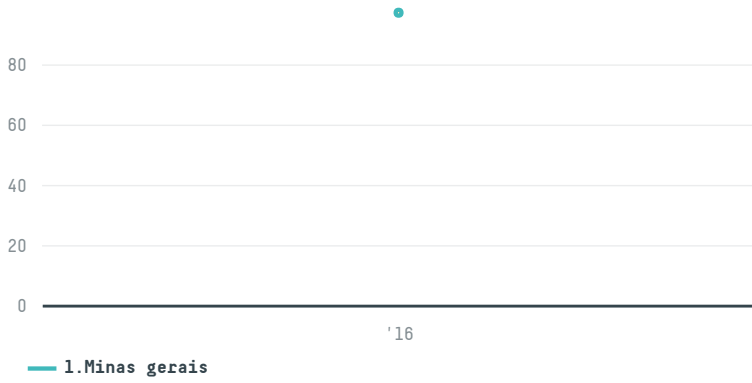

COMPARING COMPANIES IMPORTING COFFEE FROM BRAZIL IN 2016

Trase is a partnership between

In collaboration with

and many other organizations and individuals.

Donors

[Terms of Use](#) · [Privacy policy](#) · [Cookie policy](#) · [Contact us](#)

This website uses cookies to provide you with an improved user experience. By continuing to browse this site, you consent to the use of cookies and similar technologies. Please visit our [privacy policy](#) for further details.

I AGREE