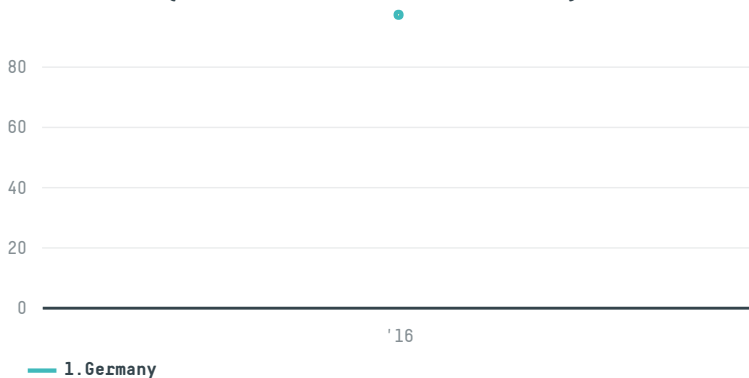

TOP DESTINATION COUNTRIES OF COFFEE IMPORTED BY TCHIBO GMBH (S-29603-AB - 1.623 SACAS):