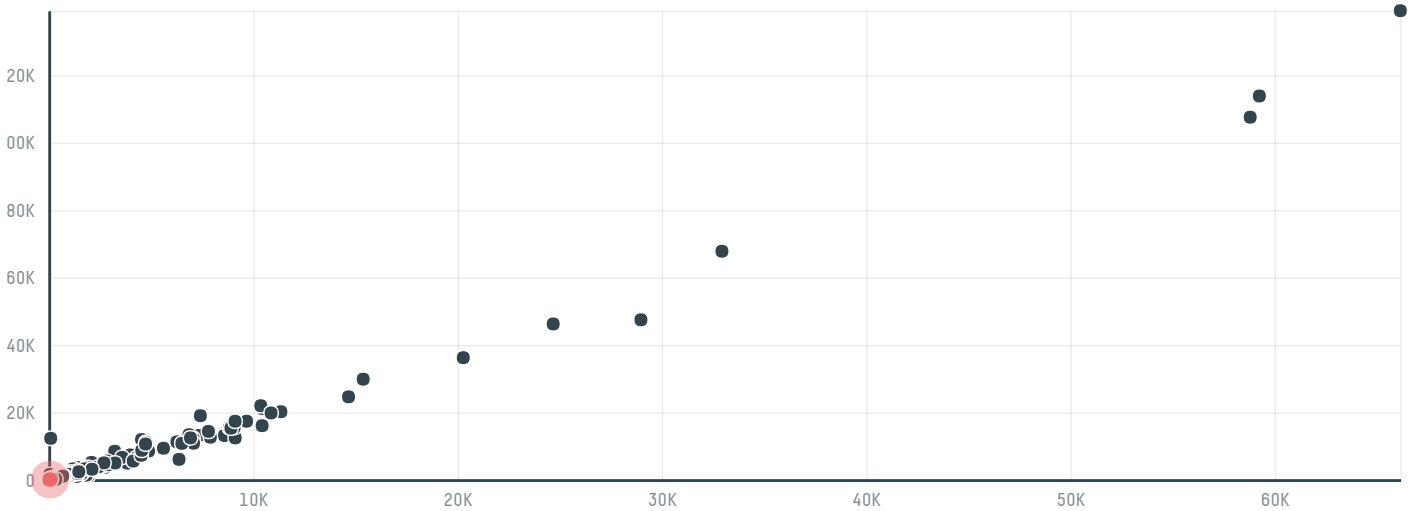

COMPARING COMPANIES IMPORTING COFFEE FROM BRAZIL IN 2016

Trase is a partnership between

In collaboration with

and many other organizations and individuals.

Donors

[Terms of Use](#) · [Privacy policy](#) · [Cookie policy](#) · [Contact us](#)

This website uses cookies to provide you with an improved user experience. By continuing to browse this site, you consent to the use of cookies and similar technologies. Please visit our [privacy policy](#) for further details.

I AGREE