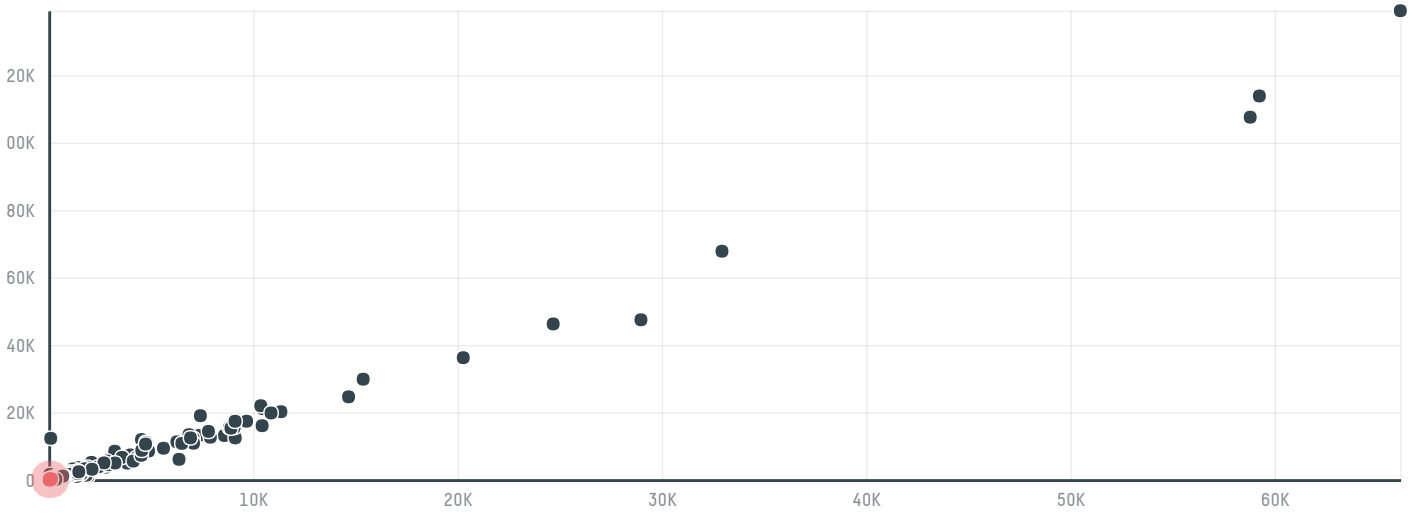

trase

Tchibo gmbh (s-28120-aa - 2.808 sacas)

ACTIVITY	COMMODITY	COUNTRY	YEAR
Importer	Coffee	Brazil	2016

Tchibo gmbh (s-28120-aa - 2.808 sacas) was the 619th largest importer of coffee from BRAZIL in 2016, accounting for 168 tons. As an importer, Tchibo gmbh (s-28120-aa - 2.808 sacas) sources from 4 municipalities, or 1% of the coffee production municipalities. The main destination of the coffee imported by Tchibo gmbh (s-28120-aa - 2.808 sacas) is Germany, accounting for 100% of the total.

TOP DESTINATION COUNTRIES OF COFFEE IMPORTED BY TCHIBO GMBH (S-28120-AA - 2.808 SACAS):

COMPARING COMPANIES IMPORTING COFFEE FROM BRAZIL IN 2016

Trase is a partnership between

In collaboration with

and many other organizations and individuals.