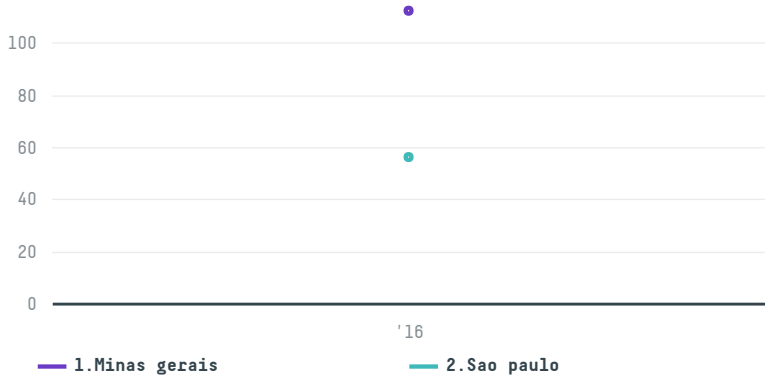

trase

Tchibo gmbh (s-28120-aa - 2.808 sacas)

ACTIVITY	COMMODITY	COUNTRY	YEAR
Importer	Coffee	Brazil	2016

Tchibo gmbh (s-28120-aa - 2.808 sacas) was the 619th largest importer of coffee from BRAZIL in 2016, accounting for 168 tons. As an importer, Tchibo gmbh (s-28120-aa - 2.808 sacas) sources from 4 municipalities, or 1% of the coffee production municipalities. The main destination of the coffee imported by Tchibo gmbh (s-28120-aa - 2.808 sacas) is Germany, accounting for 100% of the total.

TOP DESTINATION COUNTRIES OF COFFEE IMPORTED BY TCHIBO GMBH (S-28120-AA - 2.808 SACAS):

COMPARING COMPANIES IMPORTING COFFEE FROM BRAZIL IN 2016

Trase is a partnership between

In collaboration with

and many other organizations and individuals.