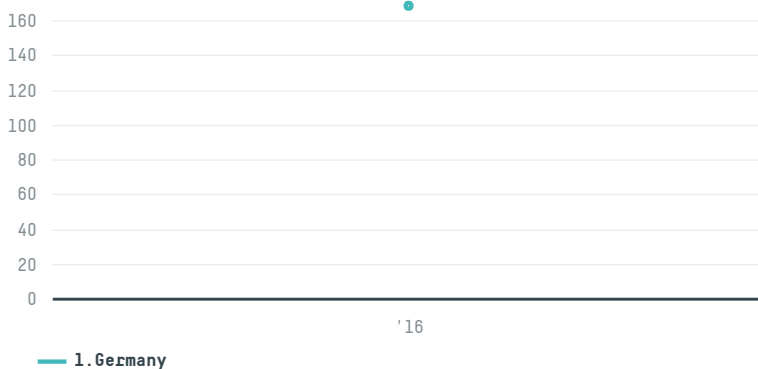

TOP DESTINATION COUNTRIES OF COFFEE IMPORTED BY TCHIBO GMBH (S-28120-AA - 2.808 SACAS):