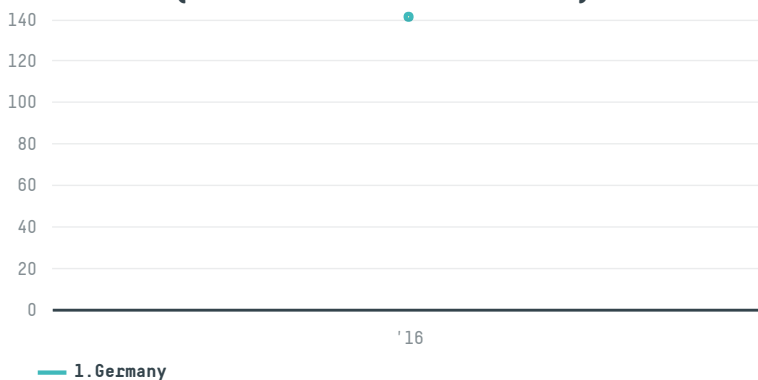

TOP DESTINATION COUNTRIES OF COFFEE IMPORTED BY TCHIBO GMBH (S-28115-AC - 2.351 SACAS):