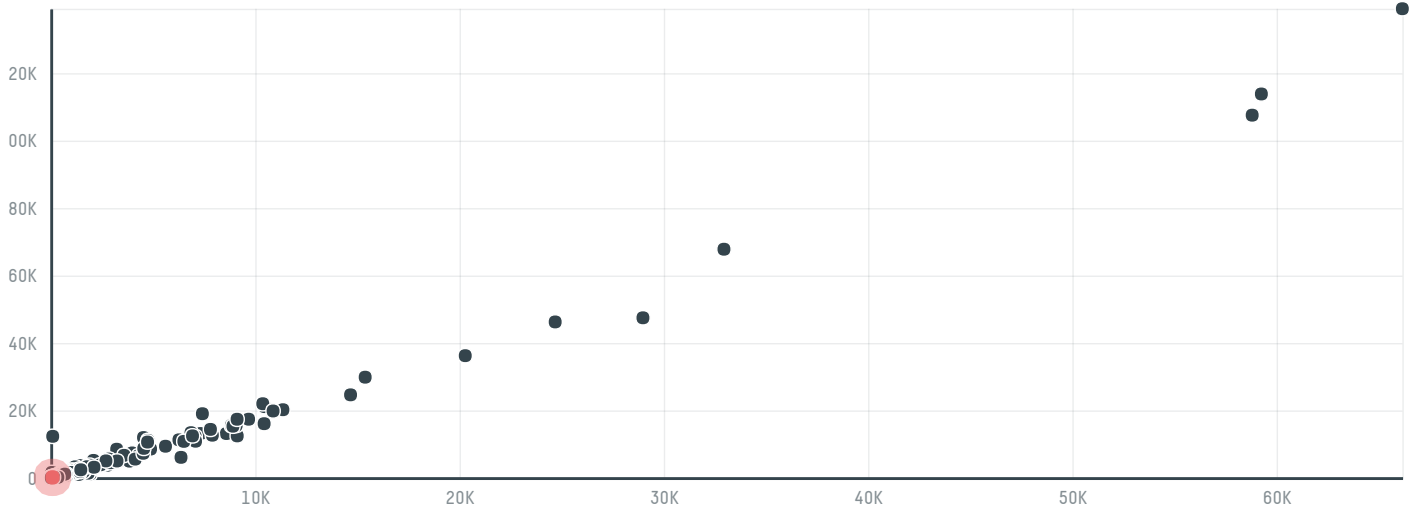

COMPARING COMPANIES IMPORTING COFFEE FROM BRAZIL IN 2016

Trase is a partnership between

In collaboration with

and many other organizations and individuals.

Donors

[Terms of Use](#) · [Privacy policy](#) · [Cookie policy](#) · [Contact us](#)

This website uses cookies to provide you with an improved user experience. By continuing to browse this site, you consent to the use of cookies and similar technologies. Please visit our [privacy policy](#) for further details.

I AGREE