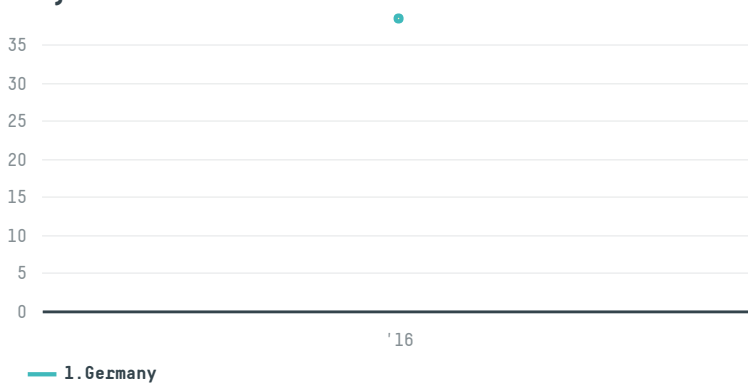

TOP DESTINATION COUNTRIES OF COFFEE IMPORTED BY INTERAMERICAN COFFEE GMBH (S-28671-A - 640 SACAS):