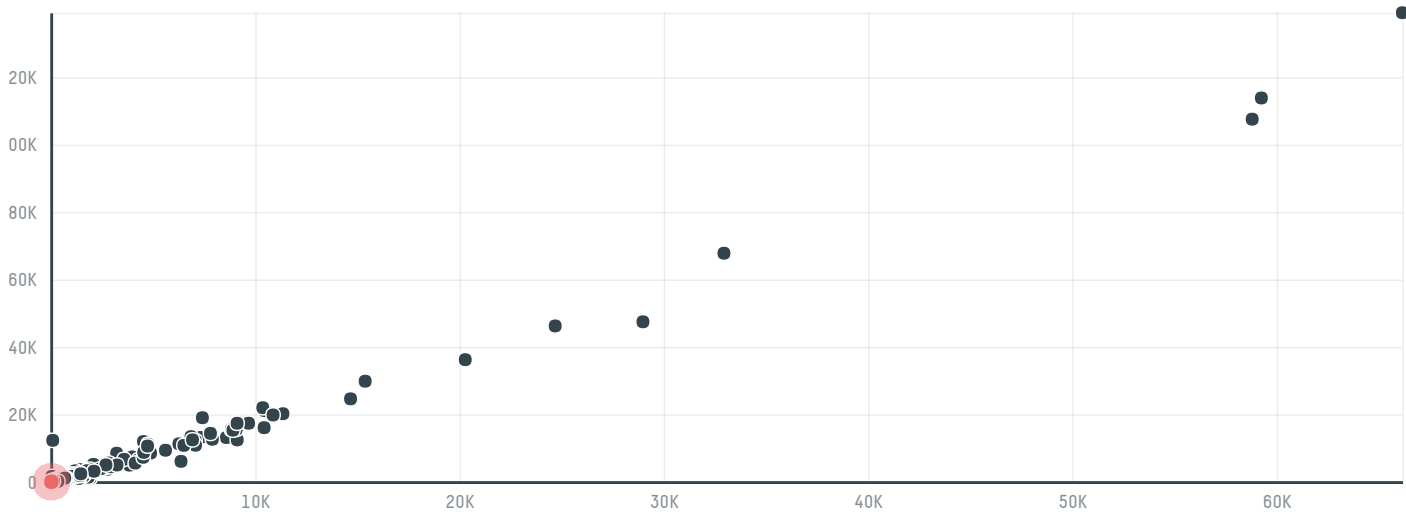

### TOP DESTINATION COUNTRIES OF COFFEE IMPORTED BY INTERAMERICAN COFFEE GMBH (S-28671-A - 640 SACAS):

Legend for world map:  N/A,  <5K,  >5K,  >100K,  >300K,  >1M

COMPARING COMPANIES IMPORTING COFFEE FROM BRAZIL IN 2016