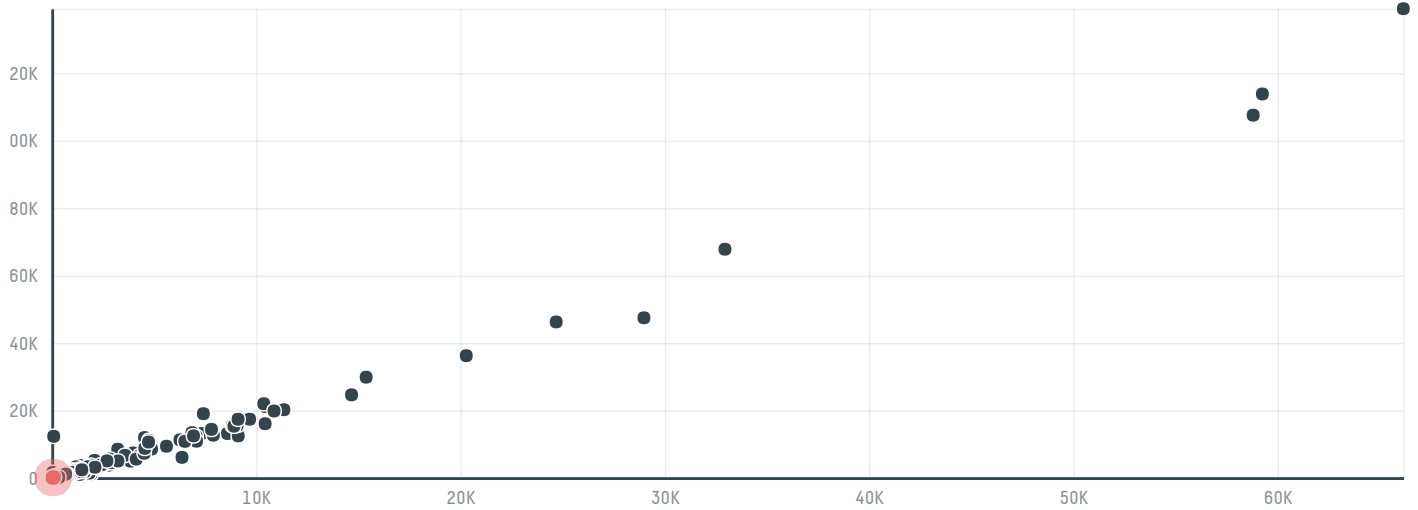

COMPARING COMPANIES IMPORTING COFFEE FROM BRAZIL IN 2016

Trase is a partnership between

In collaboration with

and many other organizations and individuals.

Donors

[Terms of Use](#) · [Privacy policy](#) · [Cookie policy](#) · [Contact us](#)