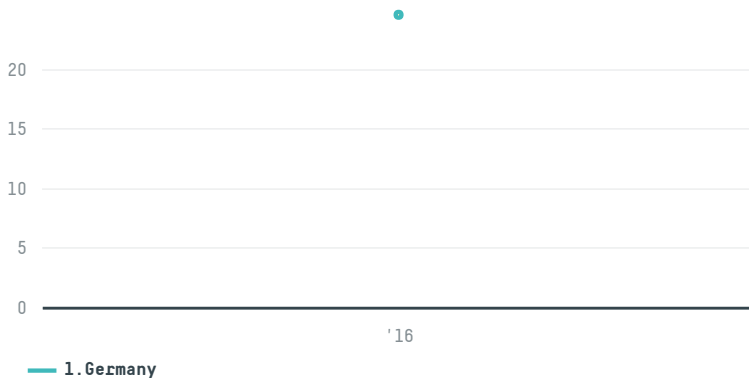

TOP DESTINATION COUNTRIES OF COFFEE IMPORTED BY BERNHARD ROTHFOS GMBH S-28134-A 409 SACAS: