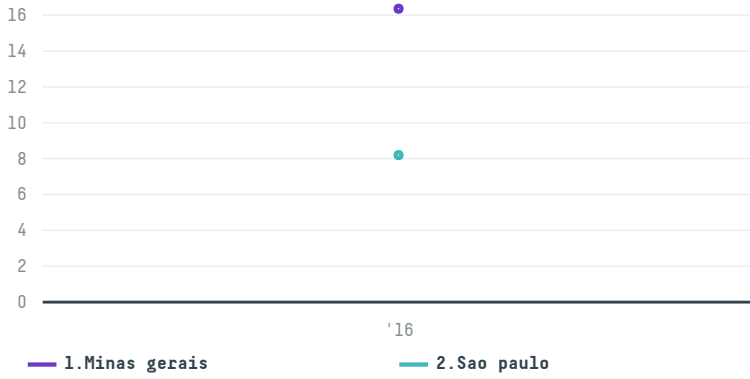

COMPARING COMPANIES IMPORTING COFFEE FROM BRAZIL IN 2016

Trase is a partnership between

In collaboration with

and many other organizations and individuals.

Donors

[Terms of Use](#) · [Privacy policy](#) · [Cookie policy](#) · [Contact us](#)

This website uses cookies to provide you with an improved user experience. By continuing to browse this site, you consent to the use of cookies and similar technologies. Please visit our [privacy policy](#) for further details.

I AGREE