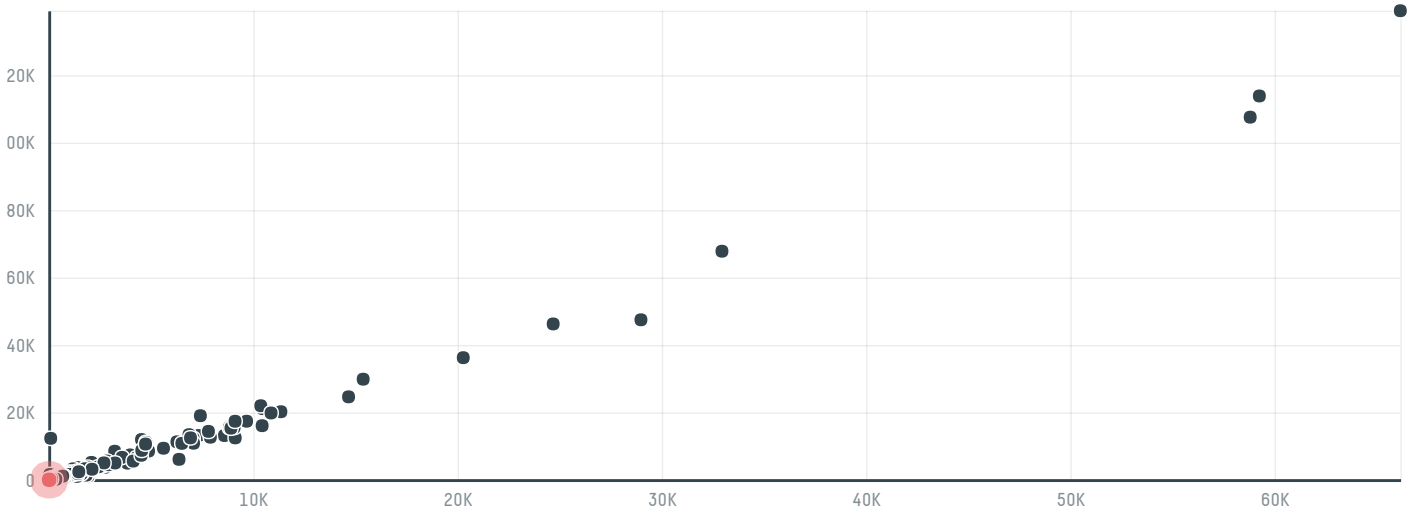

### TOP DESTINATION COUNTRIES OF COFFEE IMPORTED BY BERNHARD ROTHFOS GMBH S-28134-A 409 SACAS:

□ N/A  <5K  >5K  >100K  >300K  >1M

COMPARING COMPANIES IMPORTING COFFEE FROM BRAZIL IN 2016

Trase is a partnership between