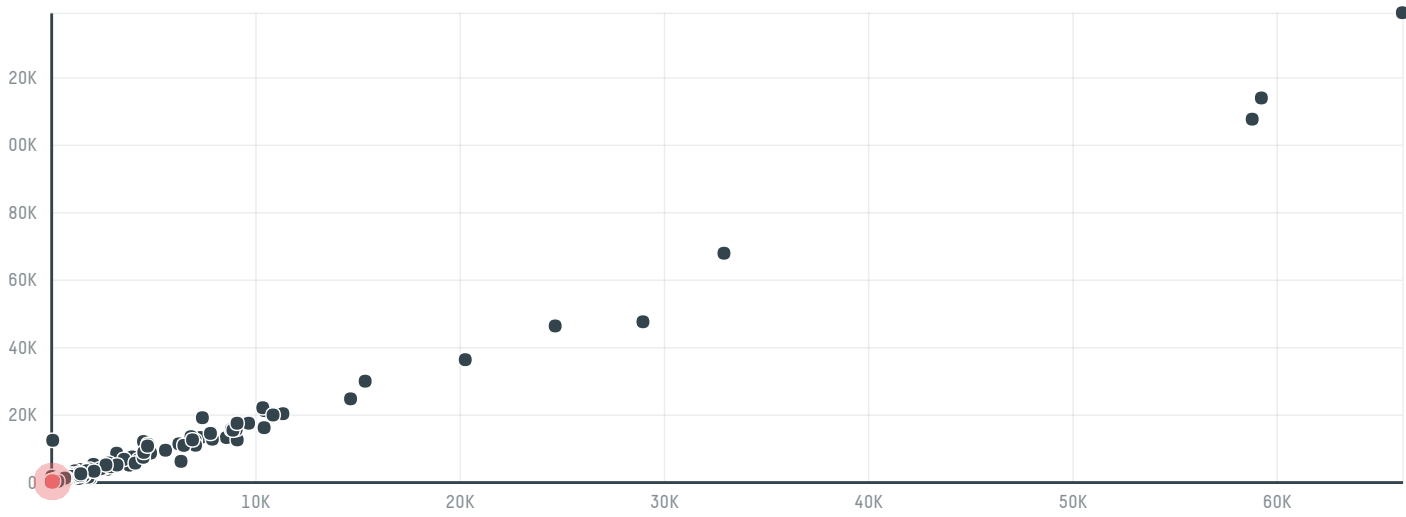

COMPARING COMPANIES IMPORTING COFFEE FROM BRAZIL IN 2016

Trase is a partnership between

In collaboration with

and many other organizations and individuals.

Donors

Terms of Use · Privacy policy · Cookie policy · Contact us

This website uses cookies to provide you with an improved user experience. By continuing to browse this site, you consent to the use of cookies and similar technologies. Please visit our [privacy policy](#) for further details.

I AGREE