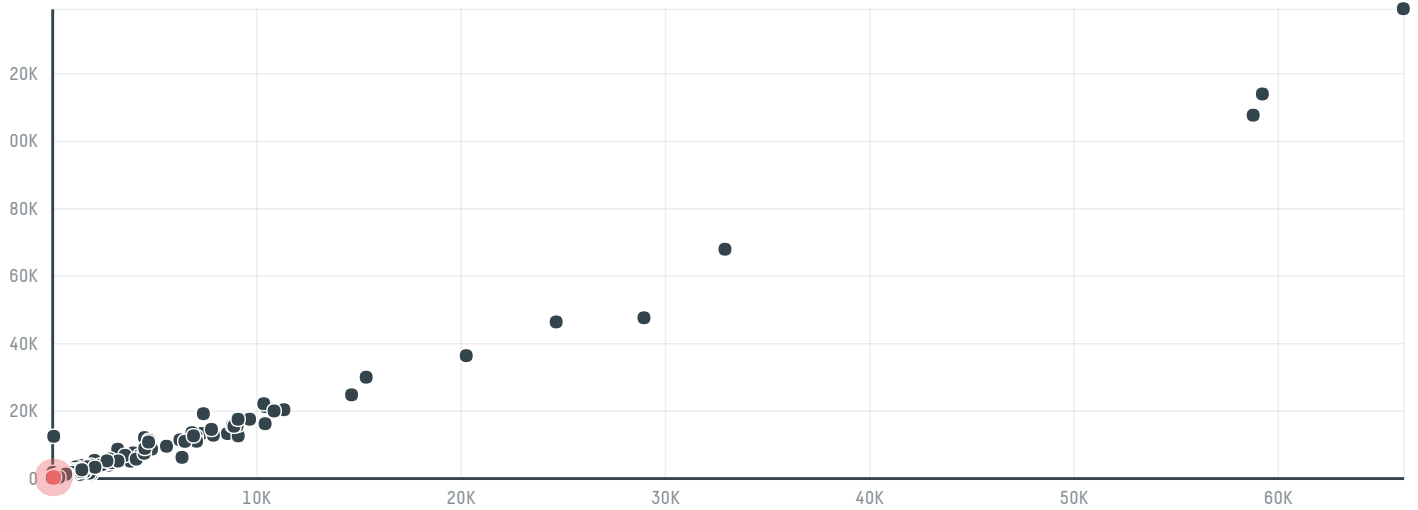

COMPARING COMPANIES IMPORTING COFFEE FROM BRAZIL IN 2016

Trase is a partnership between

In collaboration with

and many other organizations and individuals.

Donors

[Terms of Use](#) · [Privacy policy](#) · [Cookie policy](#) · [Contact us](#)