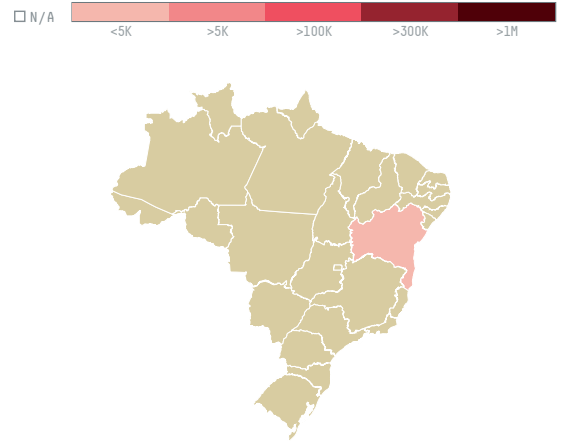

COMPARING COMPANIES IMPORTING COFFEE FROM BRAZIL IN 2016

Trase is a partnership between

In collaboration with

and many other organizations and individuals.

Donors

[Terms of Use](#) · [Privacy policy](#) · [Cookie policy](#) · [Contact us](#)

This website uses cookies to provide you with an improved user experience. By continuing to browse this site, you consent to the use of cookies and similar technologies. Please visit our [privacy policy](#) for further details.

I AGREE