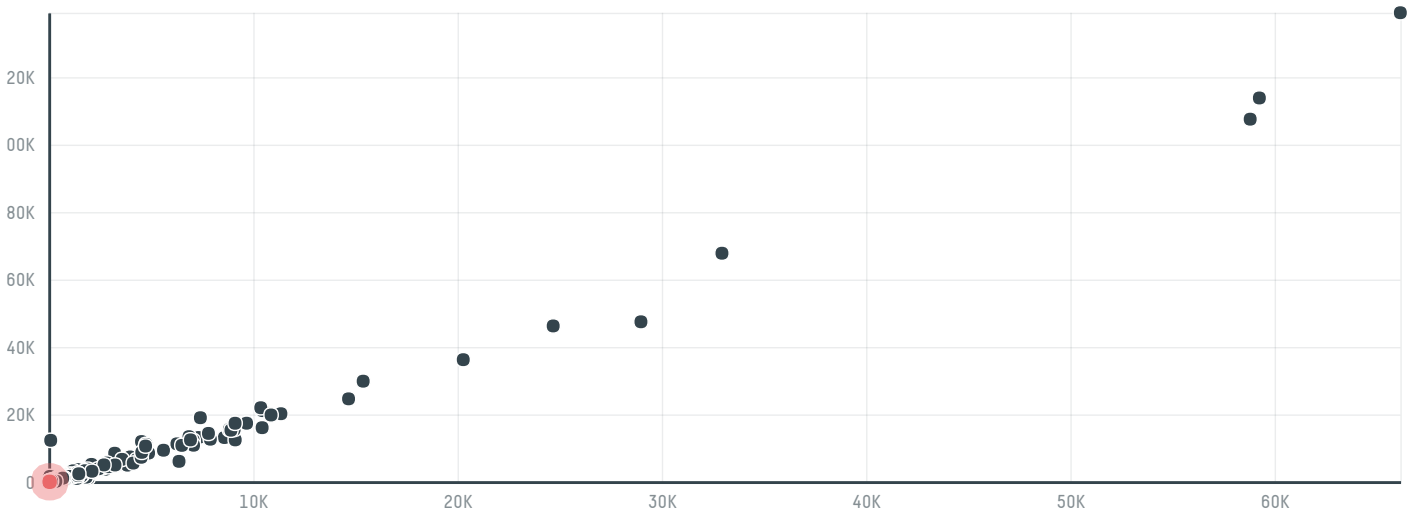

COMPARING COMPANIES IMPORTING COFFEE FROM BRAZIL IN 2016

Trase is a partnership between

In collaboration with

and many other organizations and individuals.

Donors

[Terms of Use](#) · [Privacy policy](#) · [Cookie policy](#) · [Contact us](#)

This website uses cookies to provide you with an improved user experience. By continuing to browse this site, you consent to the use of cookies and similar technologies. Please visit our [privacy policy](#) for further details.

I AGREE