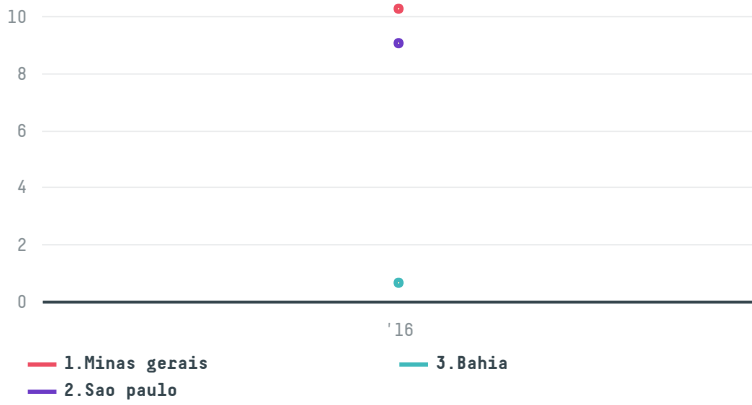

## Marubeni corporation coffee section (s-28102-a - 333 s

ACTIVITY	COMMODITY	COUNTRY	YEAR
<b>Importer</b>	<b>Coffee</b>	<b>Brazil</b>	<b>2016</b>

Marubeni corporation coffee section (s-28102-a - 333 s was the 1421st largest importer of coffee from BRAZIL in 2016, accounting for 20 tons. As an importer, Marubeni corporation coffee section (s-28102-a - 333 s sources from 5 municipalities, or 1% of the coffee production municipalities. The main destination of the coffee imported by Marubeni corporation coffee section (s-28102-a - 333 s is Japan, accounting for 100% of the total.

### TOP DESTINATION COUNTRIES OF COFFEE IMPORTED BY MARUBENI CORPORATION COFFEE SECTION (S-28102-A - 333 S:

Legend for world map:  N/A,  <5K,  >5K,  >100K,  >300K,  >1M