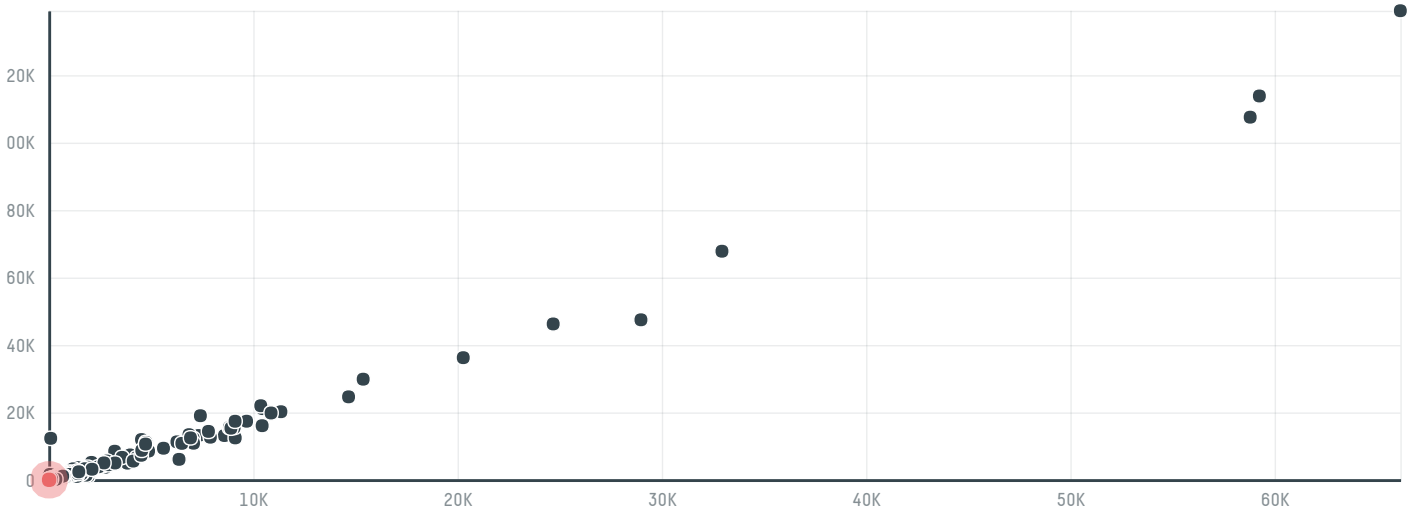

COMPARING COMPANIES IMPORTING COFFEE FROM BRAZIL IN 2016

Trase is a partnership between

In collaboration with

and many other organizations and individuals.

Donors

[Terms of Use](#) · [Privacy policy](#) · [Cookie policy](#) · [Contact us](#)

This website uses cookies to provide you with an improved user experience. By continuing to browse this site, you consent to the use of cookies and similar technologies. Please visit our [privacy policy](#) for further details.

I AGREE