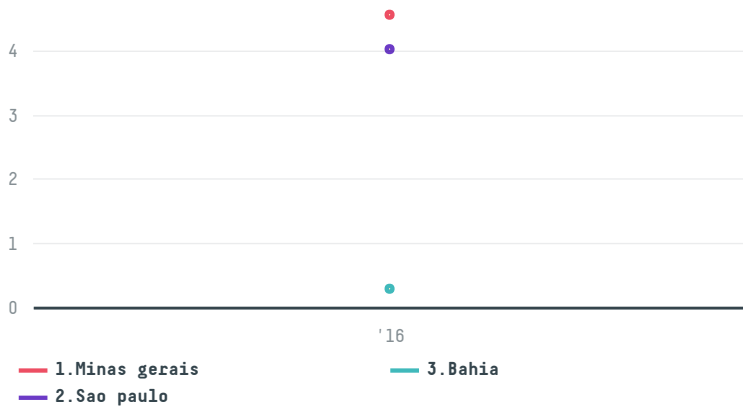

## Marubeni corporation coffee section (s-28101-ac - 148 s

ACTIVITY	COMMODITY	COUNTRY	YEAR
<b>Importer</b>	<b>Coffee</b>	<b>Brazil</b>	<b>2016</b>

Marubeni corporation coffee section (s-28101-ac - 148 s was the 1610th largest importer of coffee from BRAZIL in 2016, accounting for 9 tons. As an importer, Marubeni corporation coffee section (s-28101-ac - 148 s sources from 5 municipalities, or 1% of the coffee production municipalities. The main destination of the coffee imported by Marubeni corporation coffee section (s-28101-ac - 148 s is Japan, accounting for 100% of the total.

### TOP DESTINATION COUNTRIES OF COFFEE IMPORTED BY MARUBENI CORPORATION COFFEE SECTION (S-28101-AC - 148 S:

□ N/A  <5K  >5K  >100K  >300K  >1M