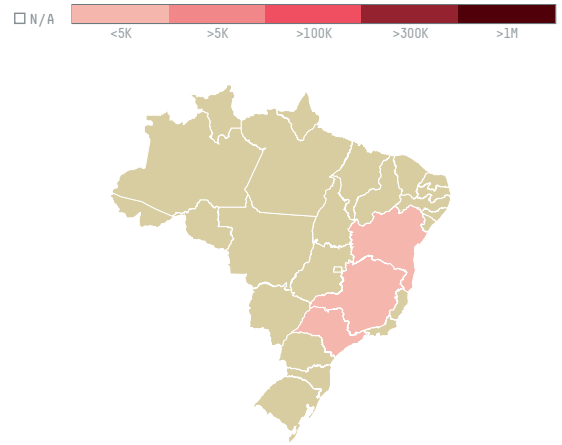

## Marubeni corporation coffee section (s-28101-ac - 148 s

ACTIVITY	COMMODITY	COUNTRY	YEAR
<b>Importer</b>	<b>Coffee</b>	<b>Brazil</b>	<b>2016</b>

Marubeni corporation coffee section (s-28101-ac - 148 s was the 1610th largest importer of coffee from BRAZIL in 2016, accounting for 9 tons. As an importer, Marubeni corporation coffee section (s-28101-ac - 148 s sources from 5 municipalities, or 1% of the coffee production municipalities. The main destination of the coffee imported by Marubeni corporation coffee section (s-28101-ac - 148 s is Japan, accounting for 100% of the total.

### TOP DESTINATION COUNTRIES OF COFFEE IMPORTED BY MARUBENI CORPORATION COFFEE SECTION (S-28101-AC - 148 S:

□ N/A  <5K  >5K  >100K  >300K  >1M