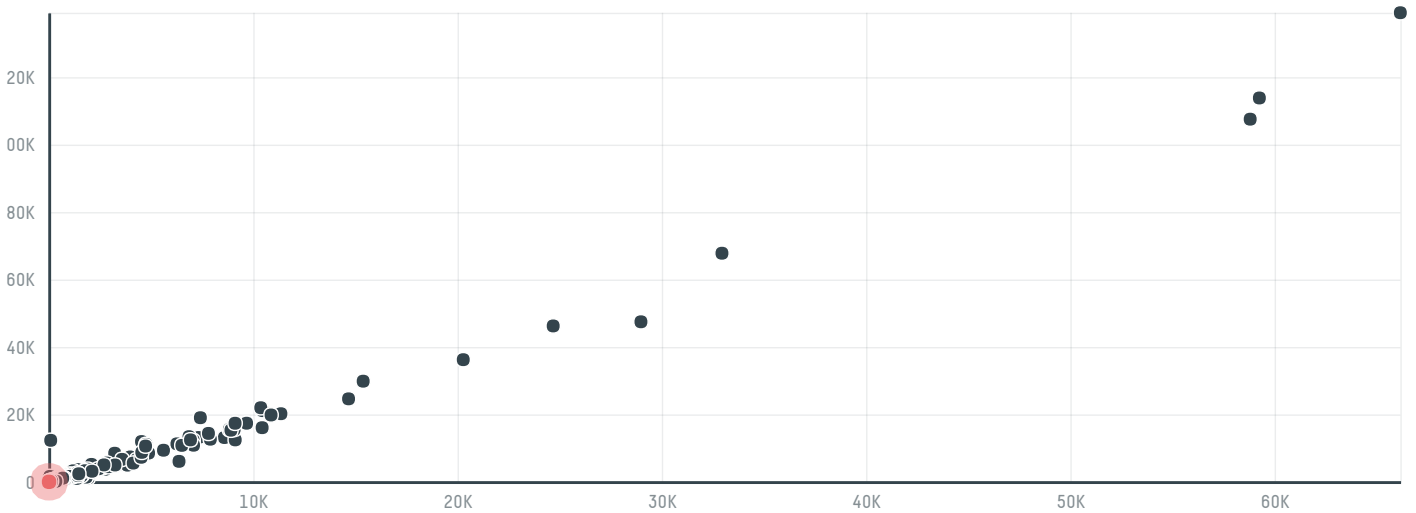

COMPARING COMPANIES IMPORTING COFFEE FROM BRAZIL IN 2016

Trase is a partnership between

In collaboration with

and many other organizations and individuals.

Donors

[Terms of Use](#) · [Privacy policy](#) · [Cookie policy](#) · [Contact us](#)

This website uses cookies to provide you with an improved user experience. By continuing to browse this site, you consent to the use of cookies and similar technologies. Please visit our [privacy policy](#) for further details.

I AGREE